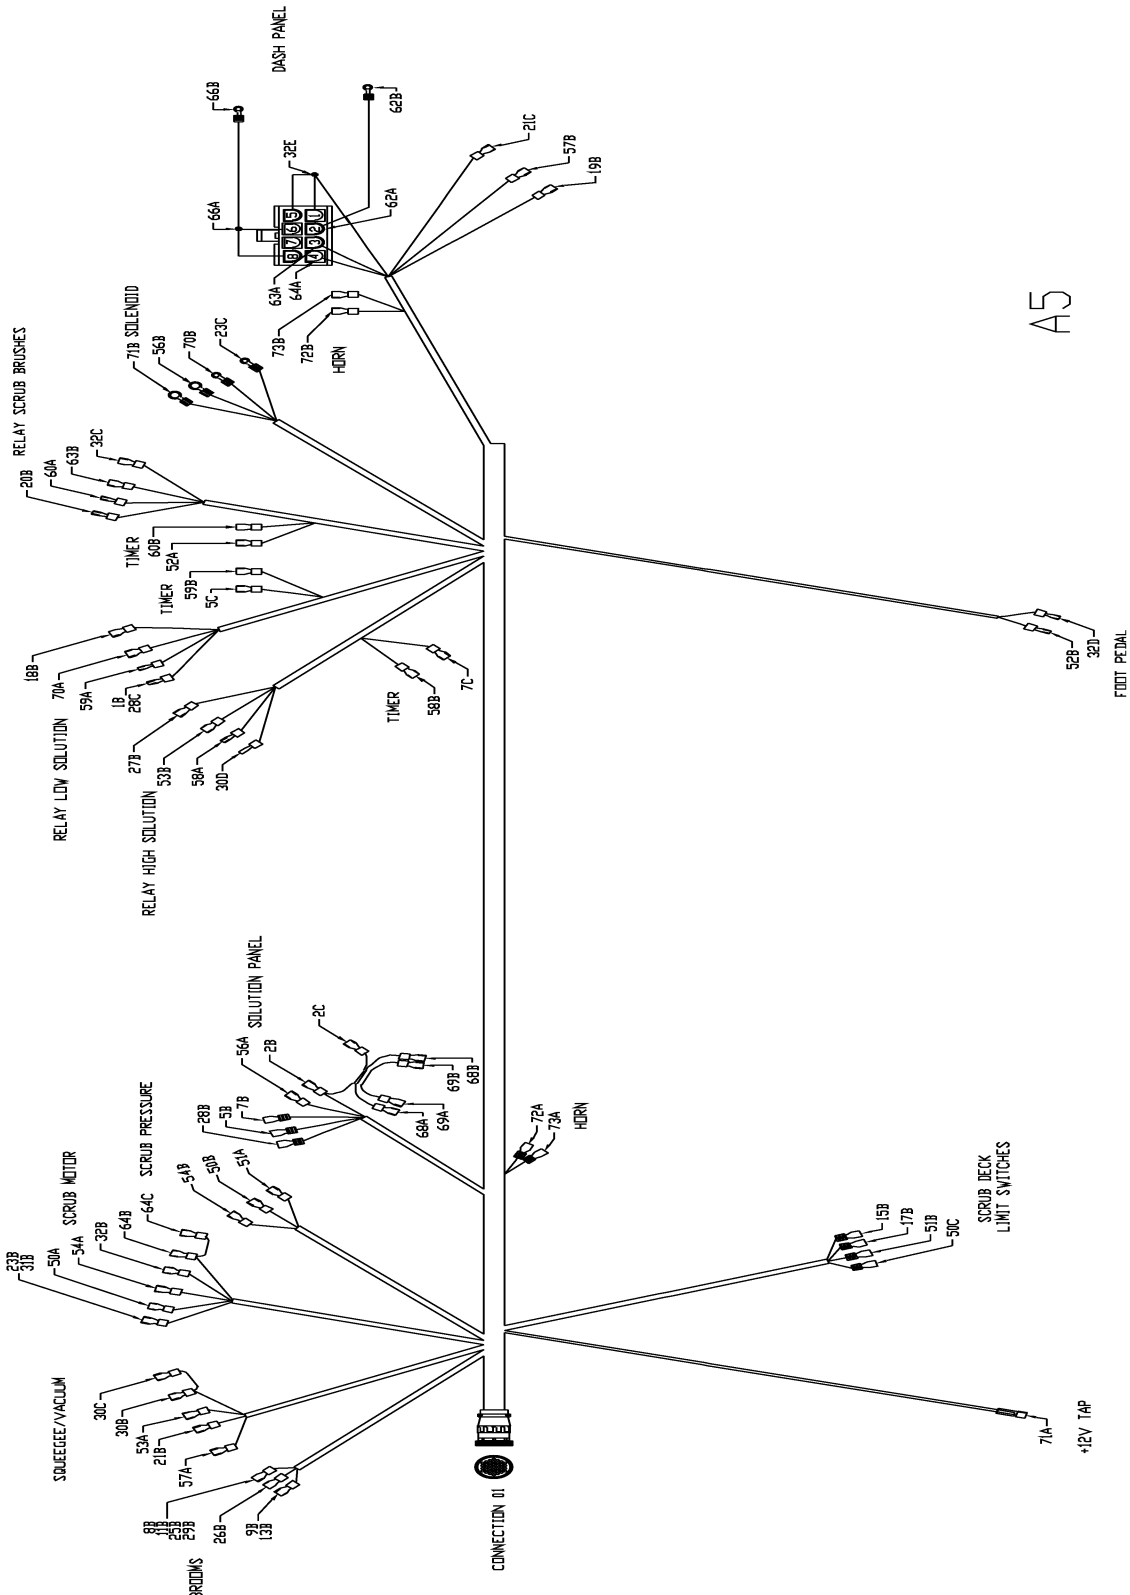

ELECTRICAL GROUP - WIRING HARNESS