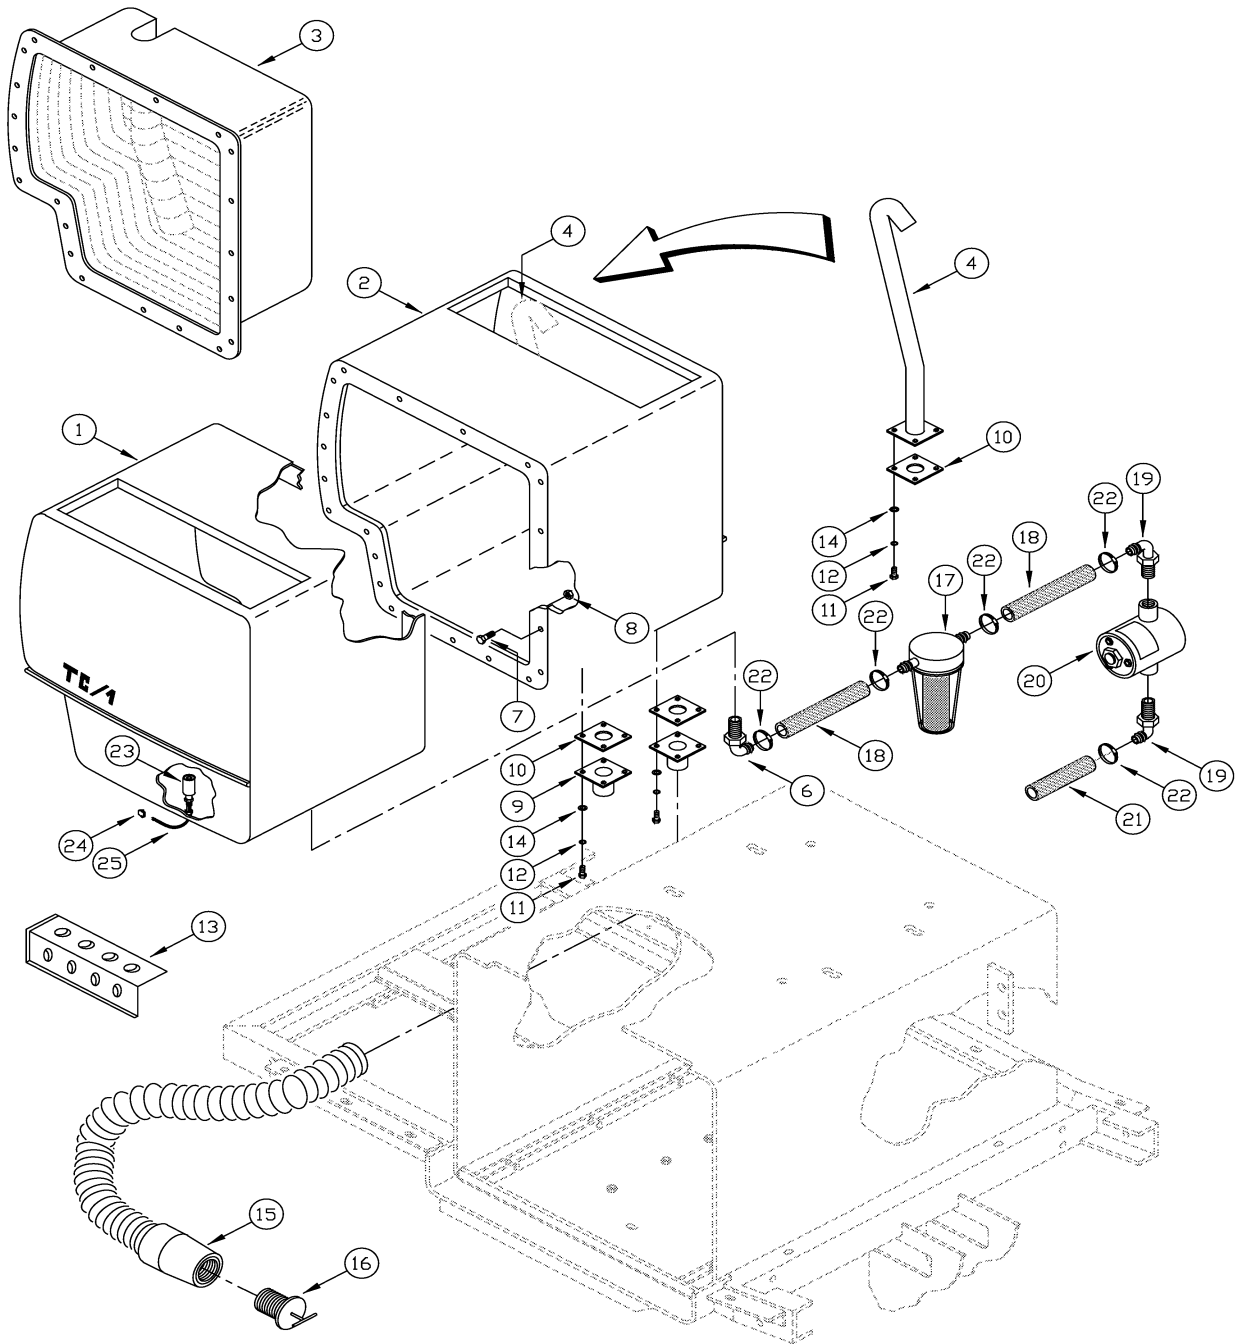

TANK GROUP (CONT.)

120PR002

TANK GROUP (CONT.)

REF#	PART #	DESCRIPTION	QUANTITY
1	323020	TANK R/H MAIN TC/1	1
2	323019	TANK L/H MAIN TC/1	1
3	323698	BLADDER - TANK TC/1	1
4	323651	WELD - SUCTION TUBE TC/1	1
6	400808	FTG - HOSE BARB 90 EL 3/4 x 1/2	1
7	400764	SCREW - 1/4 - 20 X 1 1/2 SS	22
8	400324	NUT - 1/4 - 20 ES SS	22
9	323652	WELD - TANK DRAIN TC/1	2
10	323650	GASKET - SUCT & DRAIN TUBE	3
11	400041	SCREW - HEX 1/4 - 20 X .088	8
12	400103	WASHER - LOCK 1/4	8
13	323692	PLATE - TANK MOUNT	1
14	400086	WASHER - FLAT 1/4	8
15	323888	ASSY - DRAIN HOSE TC/1	1
16	311787	PLUG - DRAIN HOSE	1
17	313196	FILTER - IN-LINE SOLUTION	1
18	323682	HOSE - SOLUTION 1.50" TC/1	2
19	313195	FTG - HOSE BARB 90 DEG 1/2 X 3/8 MPT	2
20	323444	SOLENOID SOLUTION VALVE TC/1	1
21	323683	HOSE - SOLUTION 12.00" TC/1	1
22	302144	CLAMP - HOSE 1/2 NOM	2
23	323697	SWITCH - HIGH & LOW LEVEL TC/1	1
24	323895	CONNECTOR - AMP 2-CIRC PLUG TC/1	1
25	323896	CONNECTOR - AMP PIN CONTACT TC/1	1