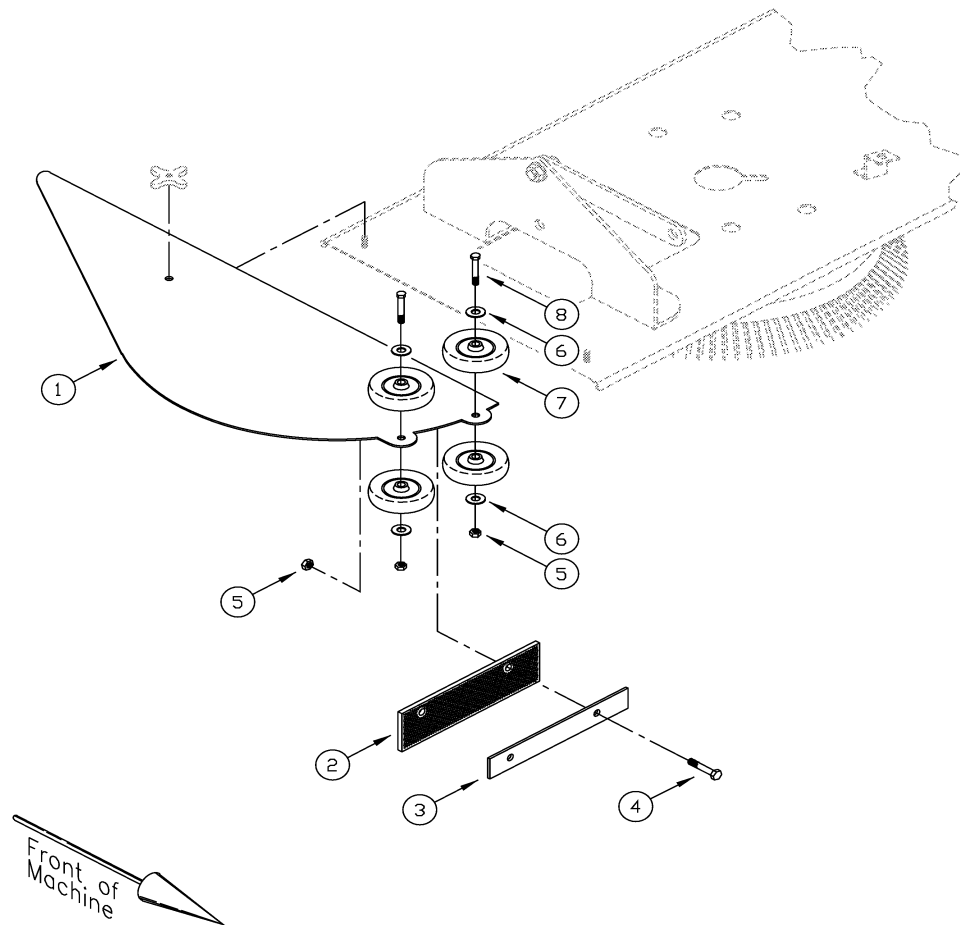

SCRUBDECK GROUP (CONT.)

100PR002

SCRUBDECK GROUP (CONT.)

REF#	PART #	DESCRIPTION	QUANTITY
1	301447	CLEVIS - CABLECRAFT AC-218	2
2	400075	NUT - HEX JAM 3/8 - 24 ZP	10
3	400087	WASHER - FLAT 3/8 STANDARD ZP	4
4	323151	ROD - SCRUB DECK ADJUST TC/1	2
5	323865	SPRING - COMP TC/1 SCR DECK	2
7	400342	NUT - HEX 3/8 - 24 ES ZP	2
8	323234	BLOCK - SCRUB DECK BEARING TC/1	1
9	400032	SCR - HEX 3/8 - 16 X 0.75 ZP	2
10	400103	WASHER - LOCK 1/4 SPLIT ZP	2
11	323074	WELD - SCRUB DECK LIFT ARM TC/1	1
12	323154	WELD - SCRUB DECK LIFT TC/1	1
13	323861	ANCHOR - EXT SPRING 3/8 - 24	4
14	323866	SPRING - EXT TC/1 SCR DECK	2
15	313157	BEARING - 3/4 FIBERGLIDE	1
16	313313	BEARING - 3/4 FIBERGLIDE	1
17	323214	COMPRESSION - SPRING JUMBO TC/1	1
18	400118	PIN - CLEVIS 5/16 X 7/8 ZP	2
19	400125	PIN - COTTER 3/8 RUE RING	2
20	323629	PLATE - SQUEEGEE LINKAGE TC/1	1
21	313195	FTG - HOSE BARB 90 DEG. 1/2 X 3/8 MPT	2
22	302243	PUMP - SOLUTION ES OPT	1
31	323683	HOSE - SOLUTION 12.00" TC/1	1
32	302144	CLAMP - HOSE 1/2 NOM	7
33	307829	FTG - HOSE BARB 1/2 X 3/8 MPT	3
34	303303	FTG - TEE 3/8 FPT	1
35	323685	HOSE - SCRUBDECK R/H TC/1	1
36	323684	HOSE - SCRUBDECK L/H TC/1	1

SCRUBDECK GROUP (CONT.)

100PM004

SCRUBDECK GROUP (CONT.)

REF#	PART #	DESCRIPTION	QUANTITY
1	323392	WELD - BRUSH COVER R/H	1
2	323400	FLAP - SPLASH GUARD	1
3	323399	STRAP - BRUSH COVER	1
4	400035	SCR - HEX 5/16 - 18 X 1.00 ZP	2
5	400080	NUT - HEX 5/16 - 18 ES ZP	4
6	400233	WASHER - FENDER 5/16 1.00 OD	4
7	308158	WHEEL - ROLLER 3" OD SQUEEGEE	4
8	400467	SCR - HEX 5/16 - 18 X 3.00 GR5	2