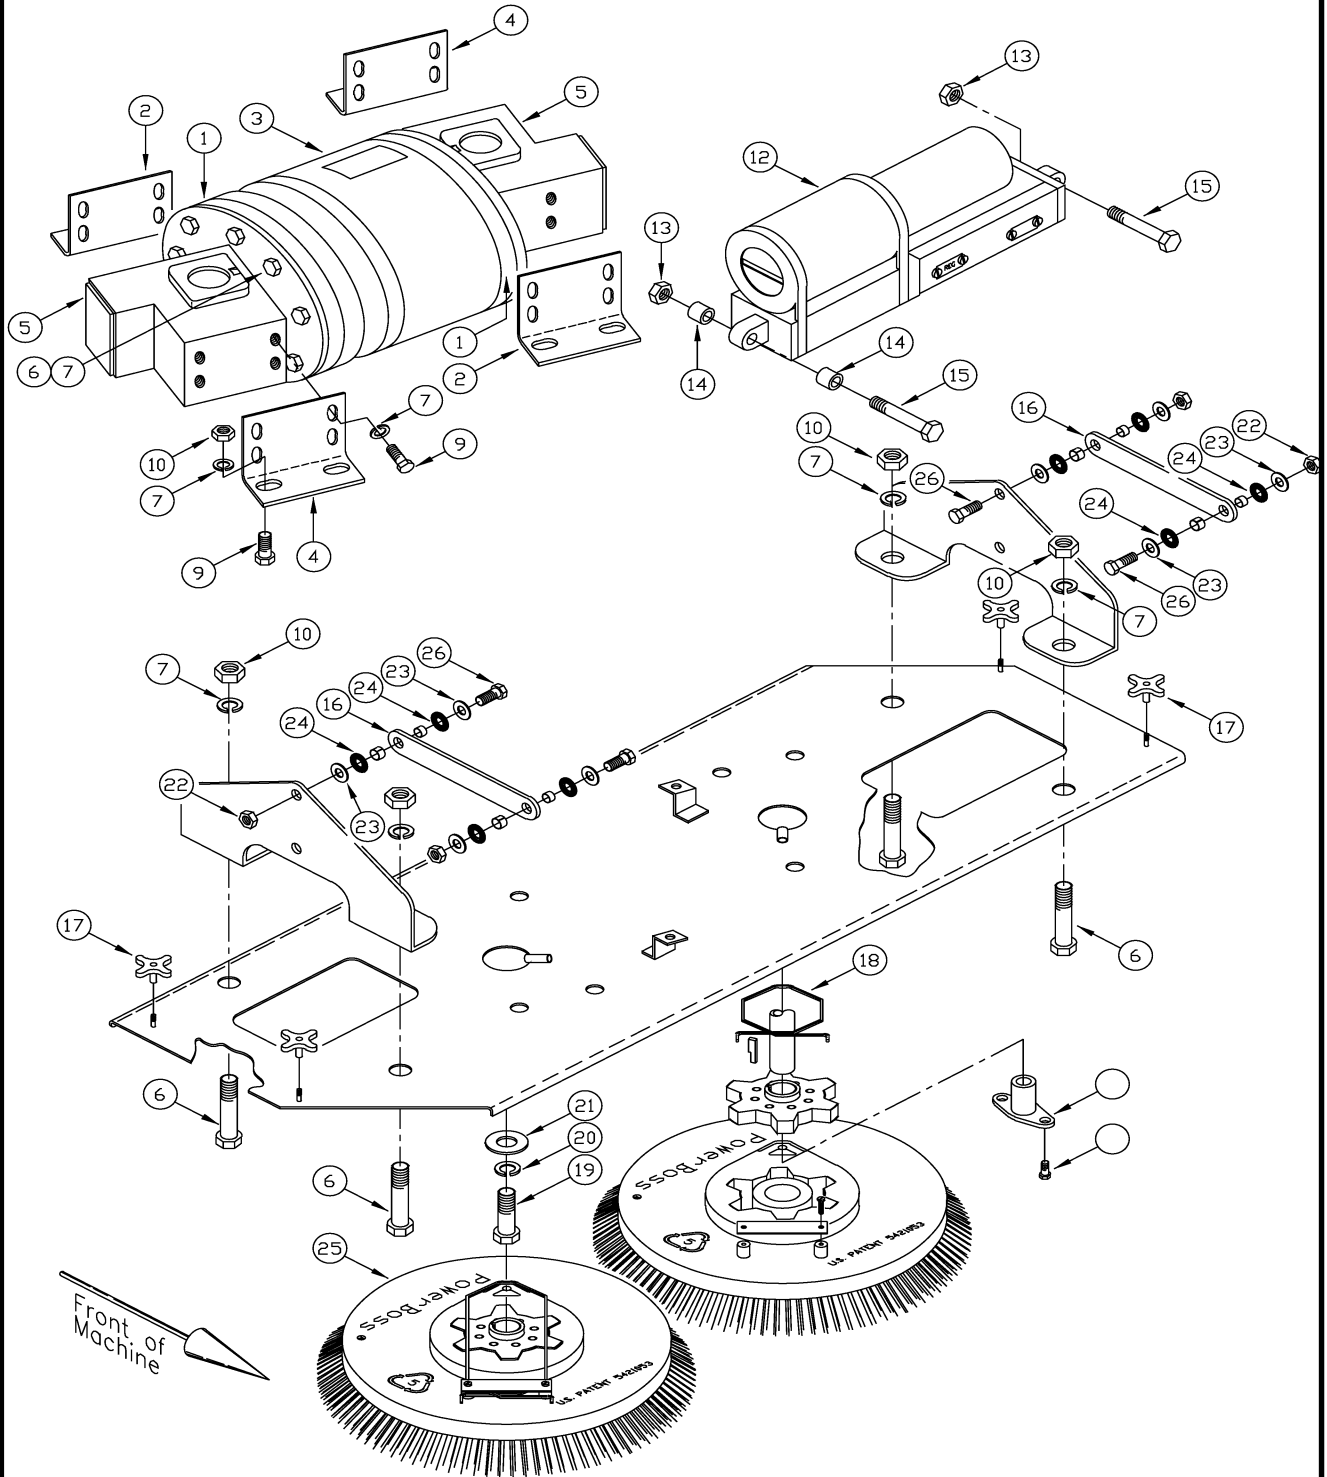

SCRUBDECK GROUP

100PM001

SCRUBDECK GROUP

REF#	PART #	DESCRIPTION	QUANTITY
1	323033	SPACER - SCRUB MOTOR DRIVE	2
2	323115	PLT - SCRUB DECK GEARBOX MTG TC/1	2
3	323935	ASSY - SCRUB BRUSH MOTOR	1
4	323116	PLT - SCRUB DECK GEARBOX MTG TC/1	2
5	323969	GEARBOX - SCR DECK 10:1 RATIO	2
6	400030	SCR - HEX 3/8 - 16 X 1.00 ZP	12
7	400101	WASHER - LOCK 3/8 SPLIT ZP	8
9	400032	SCR - HEX 3/8 - 16 X 0.75 ZP	8
10	400069	NUT - HEX 5/16 - 24 ZP	8
12	323933	ASSY - SCRUB DECK LIFT	1
13	400078	NUT - HEX 1/2 - 13 ES ZP	2
14	306922	SPACER - PS CYL FRT THIN PLTD	3
15	400019	SCR-HEX 1/2 - 13 X 2.50 ZP	2
16	323118	LINK - SCRUB DECK LIFT TC/1	4
17	302339	KNOB - ALUM 5/16 - 18 FMTHD	2
18	400757	RING - RETAINING INTERNAL 1.00	2
22	400079	NUT - HEX 3/8 - 16 ES ZP	4
23	400278	WASHER - FENDER 3/8	8
24	400178	BRG - THRUST .531 ID X 1.00 OD	8
25	323024	BRUSH - SCRUB 20" STRATA GRIT	2
26	400029	SCR - HEX 3/8 - 16 X 1.25 ZP	4
27	323669	WELD - SCRUB BRUSH DRIVE RETAINER	2
28	400149	SCR-HEX 1/4 - 20 X 1.50 ZP	2
29	323238	HUB - SCRUB BRUSH DRIVE TC/1	2
30	400641	SCR-SOC BH 1/4 - 28 X .75 BLACK OX	4