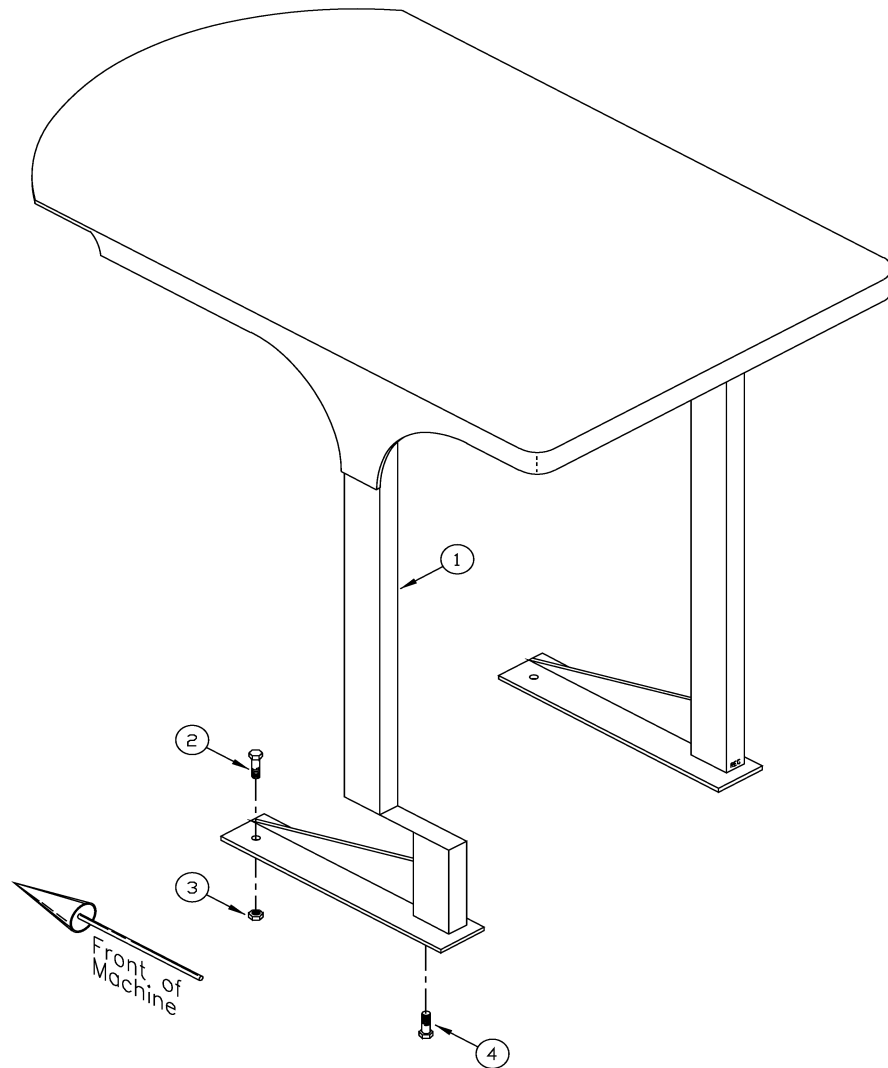

OPTIONS GROUP

300PM001

OPTIONS GROUP

REF#	PART #	DESCRIPTION	QUANTITY
1	323579	WELD-OVERHEAD GUARD	1
2	400652	SCR - HSS 1/2 X 1-1/4	2
3	400078	NUT - HEX 1/2 - 13 ES ZP	2
4	400017	SCR - HEX 5/8 - 11 X 1-3/4 ZP	2