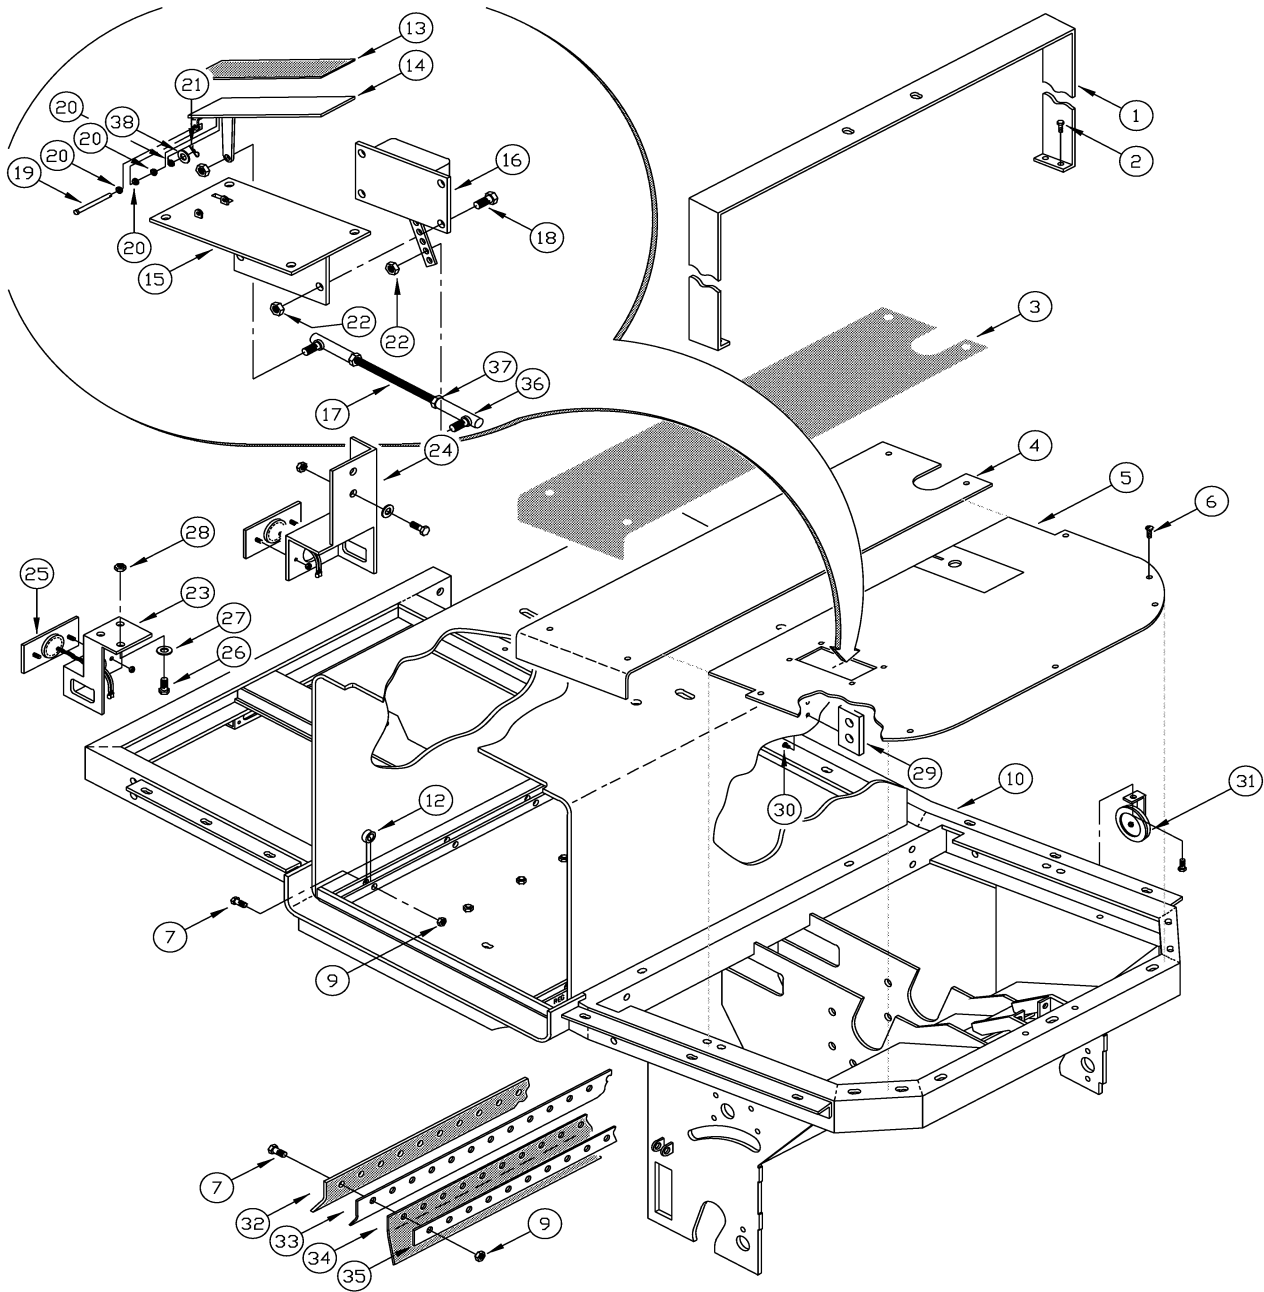

FRAME GROUP

020PR001

FRAME GROUP

REF#	PART #	DESCRIPTION	QUANTITY
1	323675	MOUNT - HELM UNIT LOWER TC/1	1
2	400041	SCR-HEX, 1/4 - 20 X 7/8 ZP	4
3	323664	DECAL - FLOOR MAT TC/1	1
4	323478	PANEL - FLOOR BOARD LOWER TC/1	1
5	323470	WELD - FLOOR BOARD UPPER TC/1	1
6	400059	SCR-THM 1/4 - 20 X 3/4 SS	7
7	400227	SCR-HEX 1/4 - 20 X 1 1/4 ZP	19
9	400081	NUT - 1/4 - 20 ES ZP	19
10	323700	WELD - FRAME TC/1	1
12	323558	ROLLER - BATTERY TC/1	10
13	323665	DECAL FWD/REV PEDAL	1
14	323347	PEDAL - ACCELERATOR	1
15	323346	WELD PEDAL MNT TC/1	1
16	311017	POTENTIOMETER - SPEED CONTROL	1
17	323691	ROD PEDAL LINK TC/1	1
18	400044	SCR-HEX # 10 - 32 X .75 ZP	4
19	400345	CLEVIS PIN 3/8 X 3-1/4 ZP	1
20	300414	BUSHING - PLASTIC MAIN BROOM	4
21	400125	PIN-COTTER 3/8 RUE RING	1
22	400172	NUT-HEX JAM # 10 - 32 ES ZP	6
23	323832	WELD - TAIL LIGHT MOUNT R/H	1
24	323835	WELD - TAIL LIGHT MOUNT L/H	1
25	311373	LIGHT - REAR TAIL - RED	2
26	400030	SCR - HEX 3/8 - 16 X 1.00 ZP	6
27	400385	WASHER - CONICAL SPRING 3/8	6
28	400392	NUT - FLANGE LOCK 3/8 - 16	6
29	323737	MOUNT - WD PARK BRAKE LEVER	1
30	400056	SCR - TRS 5/16 - 18 X 1.00, SLT ZP	2
31	305005	HORN - ELECTRIC 36 VOLTS SW75/62	1
32	323311	FLAP - MAIN BROOM REAR SEAL	1
33	323309	STRAP - MAIN BROOM REAR FEED FLAP	1
34	323312	FLAP - MAIN BROOM REAR FEED	1
35	323310	STRAP - MAIN BROOM REAR FLAP	1
36	311437	BALL JOINT	2
37	400180	NUT - 1/4 - 28	2
38	400087	FLAT WASHER 3/8	1