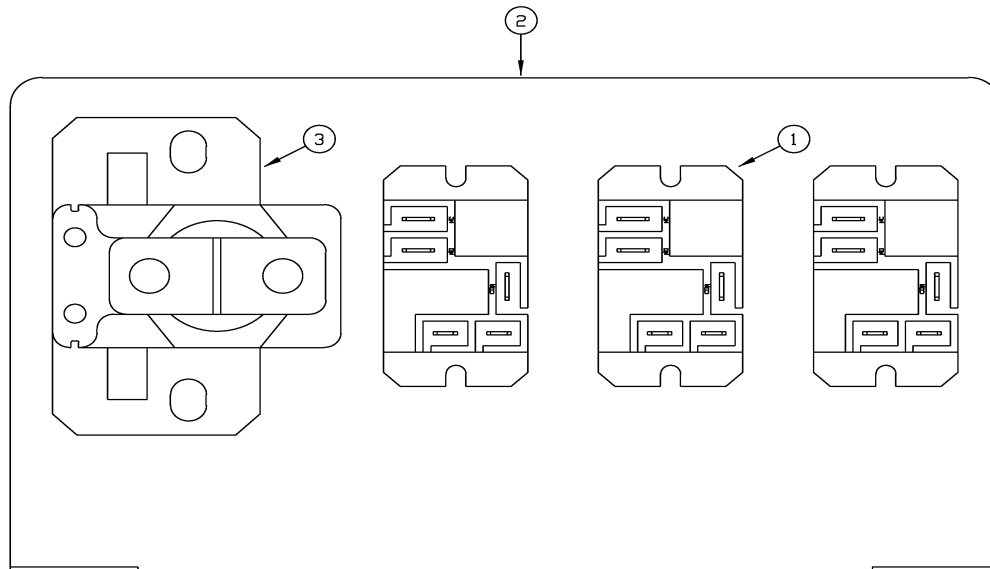

ELECTRICAL GROUP - PANEL (RELAY)

070PR001

ELECTRICAL GROUP - PANEL (RELAY)

REF#	PART #	DESCRIPTION	QUANTITY
1	323993	RELAY - PANEL MOUNT SPDT 240 VAC	3
2	323996	PANEL - RELAY MOUNT TC/1	1
3	315205	SOLENOID - MAIN WHITE RODGERS	1