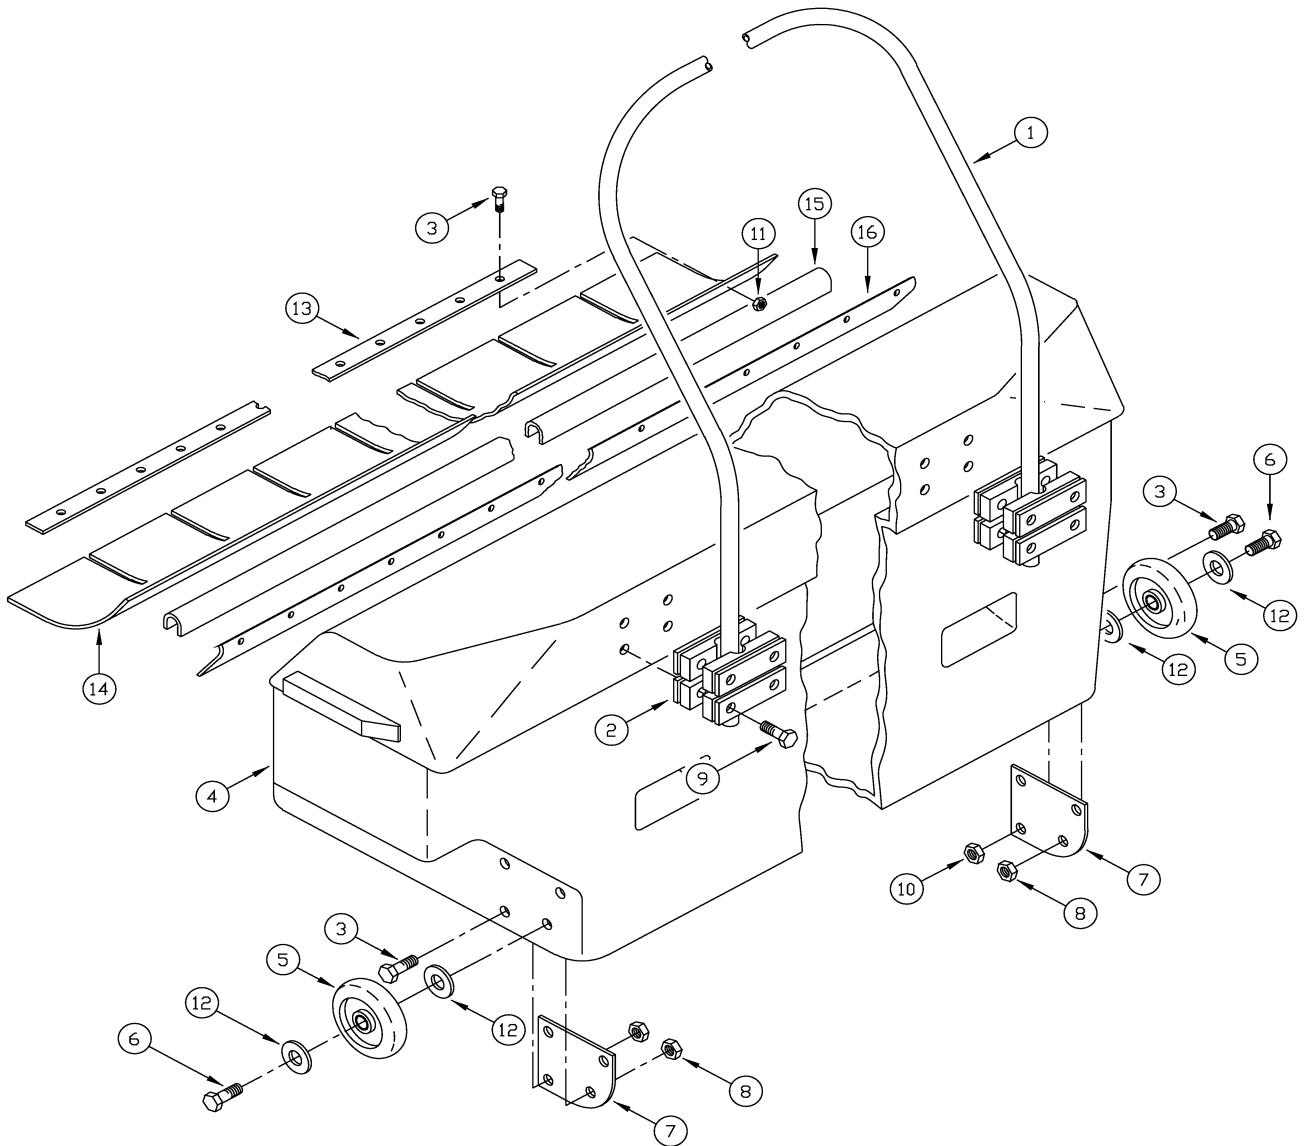

HOPPER GROUP

012PM006

HOPPER GROUP

REF#	PART #	DESCRIPTION	QUANTITY
1	323871	HANDLE - HOPPER TC/1	1
2	323870	CLAMP - 1" VIBE DAMPENING TC/1	4
3	400059	SCR - THM 1/4 - 20 X .75 SS	17
4	323015	HOPPER - TC/1	1
5	308158	WHEEL - ROLLER 3" OD SQUEEGEE	2
6	400231	SCR - HEX 5/16 - 18 ES ZP	2
7	323872	PLATE - HOPPER WHEEL MNT TC/1	2
8	400080	NUT - HEX 5/16 - 18 ES ZP	2
9	400327	SCR - FLT 1/4 - 20 X 2.00 SLT ZP	8
10	400081	NUT - HEX 1/4 - 20 ES ZP	6
11	400063	NUT - FLANGE LOCK 1/4 - 20 ZP	11
12	400233	WASHER - FENDER 5/16 1.00 OD	4
13	323879	STRAP - HOPPER FLAP TC/1	1
14	323878	FLAP - HOPPER TC/1	1
15	323880	WELD - HOPPER ANGLE TC/1	1
16	323881	WELD - HOPPER FLAP ANGLE TC/1	1