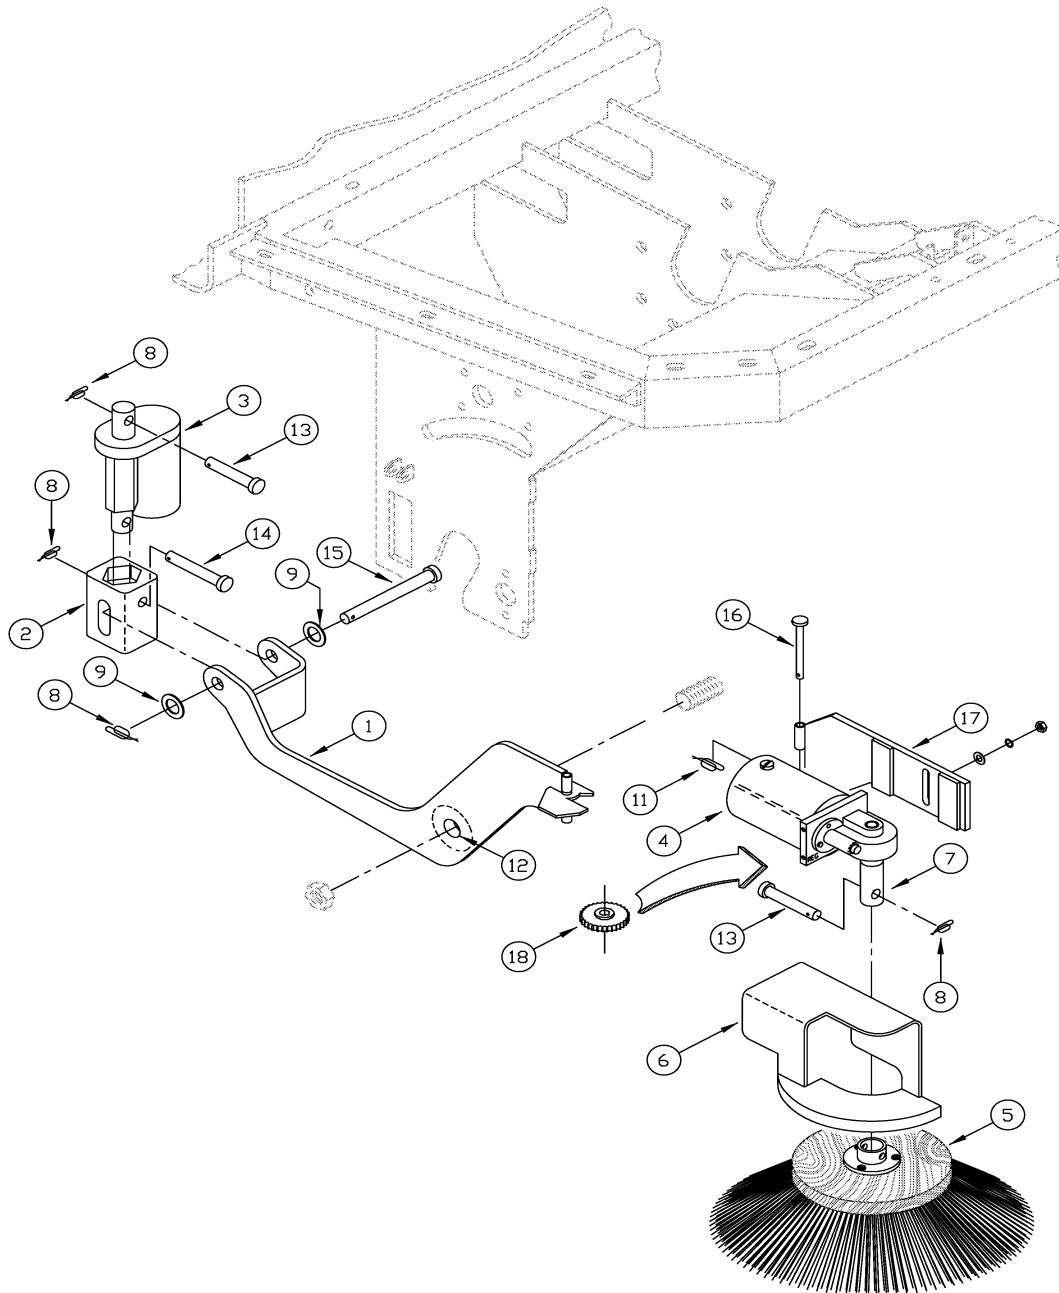

SCRUBDECK GROUP (CONT.)

100PR002

SCRUBDECK GROUP (CONT.)

REF#	PART #	DESCRIPTION	QUANTITY
1	301447	CLEVIS - CABLECRAFT AC-218	2
2	400075	NUT - HEX JAM 3/8 - 24 ZP	10
3	400087	WASHER - FLAT 3/8 STANDARD ZP	4
4	323151	ROD - SCRUB DECK ADJUST TC/1	2
5	323865	SPRING - COMP TC/1 SCR DECK	2
7	400342	NUT - HEX 3/8 - 24 ES ZP	2
8	323234	BLOCK - SCRUB DECK BEARING TC/1	1
9	400032	SCR - HEX 3/8 - 16 X 0.75 ZP	2
10	400103	WASHER - LOCK 1/4 SPLIT ZP	2
11	323074	WELD - SCRUB DECK LIFT ARM TC/1	1
12	323154	WELD - SCRUB DECK LIFT TC/1	1
13	323861	ANCHOR - EXT SPRING 3/8 - 24	4
14	323866	SPRING - EXT TC/1 SCR DECK	2
15	313157	BEARING - 3/4 FIBERGLIDE	1
16	313313	BEARING - 3/4 FIBERGLIDE	1
17	323214	COMPRESSION - SPRING JUMBO TC/1	1
18	400118	PIN - CLEVIS 5/16 X 7/8 ZP	2
19	400125	PIN - COTTER 3/8 RUE RING	2
20	323629	PLATE - SQUEEGEE LINKAGE TC/1	1
21	313195	FTG - HOSE BARB 90 DEG. 1/2 X 3/8 MPT	2
22	302243	PUMP - SOLUTION ES OPT	1
31	323683	HOSE - SOLUTION 12.00" TC/1	1
32	302144	CLAMP - HOSE 1/2 NOM	7
33	307829	FTG - HOSE BARB 1/2 X 3/8 MPT	3
34	303303	FTG - TEE 3/8 FPT	1
35	323685	HOSE - SCRUBDECK R/H TC/1	1
36	323684	HOSE - SCRUBDECK L/H TC/1	1

SIDE BROOM GROUP

091PR001

SIDE BROOM GROUP

REF#	PART #	DESCRIPTION	QUANTITY
1	323480	WELD - CURB BROOM ARM TC/1	1
2	323447	BLOCK - UHMW CB ACTU MNT TC/1	1
3	323893	ACTUATOR - 2 INCH MINI W/ AMP CONN	1
4	323755	MOTOR - CURB BROOM 36VDC TC/1	1
5	322382	BROOM - SIDE BROOM VALUE/SWEEP	1
6	323778	WELD - CURB BROOM GUARD TC/1	1
7	323489	SHAFT - CURB BROOM ADAPTER TC/1	1
8	400742	RUE RING - 1/4 HEAVY ZP	4
9	400089	WASHER - FLAT 1/4 STANDARD ZP	2
11	400125	PIN - COTTER 3/8 RUE-RING	1
12	400263	BUSHING - PWR SQUEEGEE LIFT (SP)	1
13	400744	PIN - CLEVIS 1/4 X 1-1/4	2
14	400785	PIN - CLEVIS 1/4 X 1-1/2	1
15	400806	PIN - CLEVIS 1/4 X 2 ZP	1
16	400788	PIN - CLEVIS 1/2 X 3-1/2	1
17	323771	WELD - CURB BROOM MOUNT TC/1	1
18	323280	GEAR - WORM TC/1 SIDE BROOM MOTOR	1