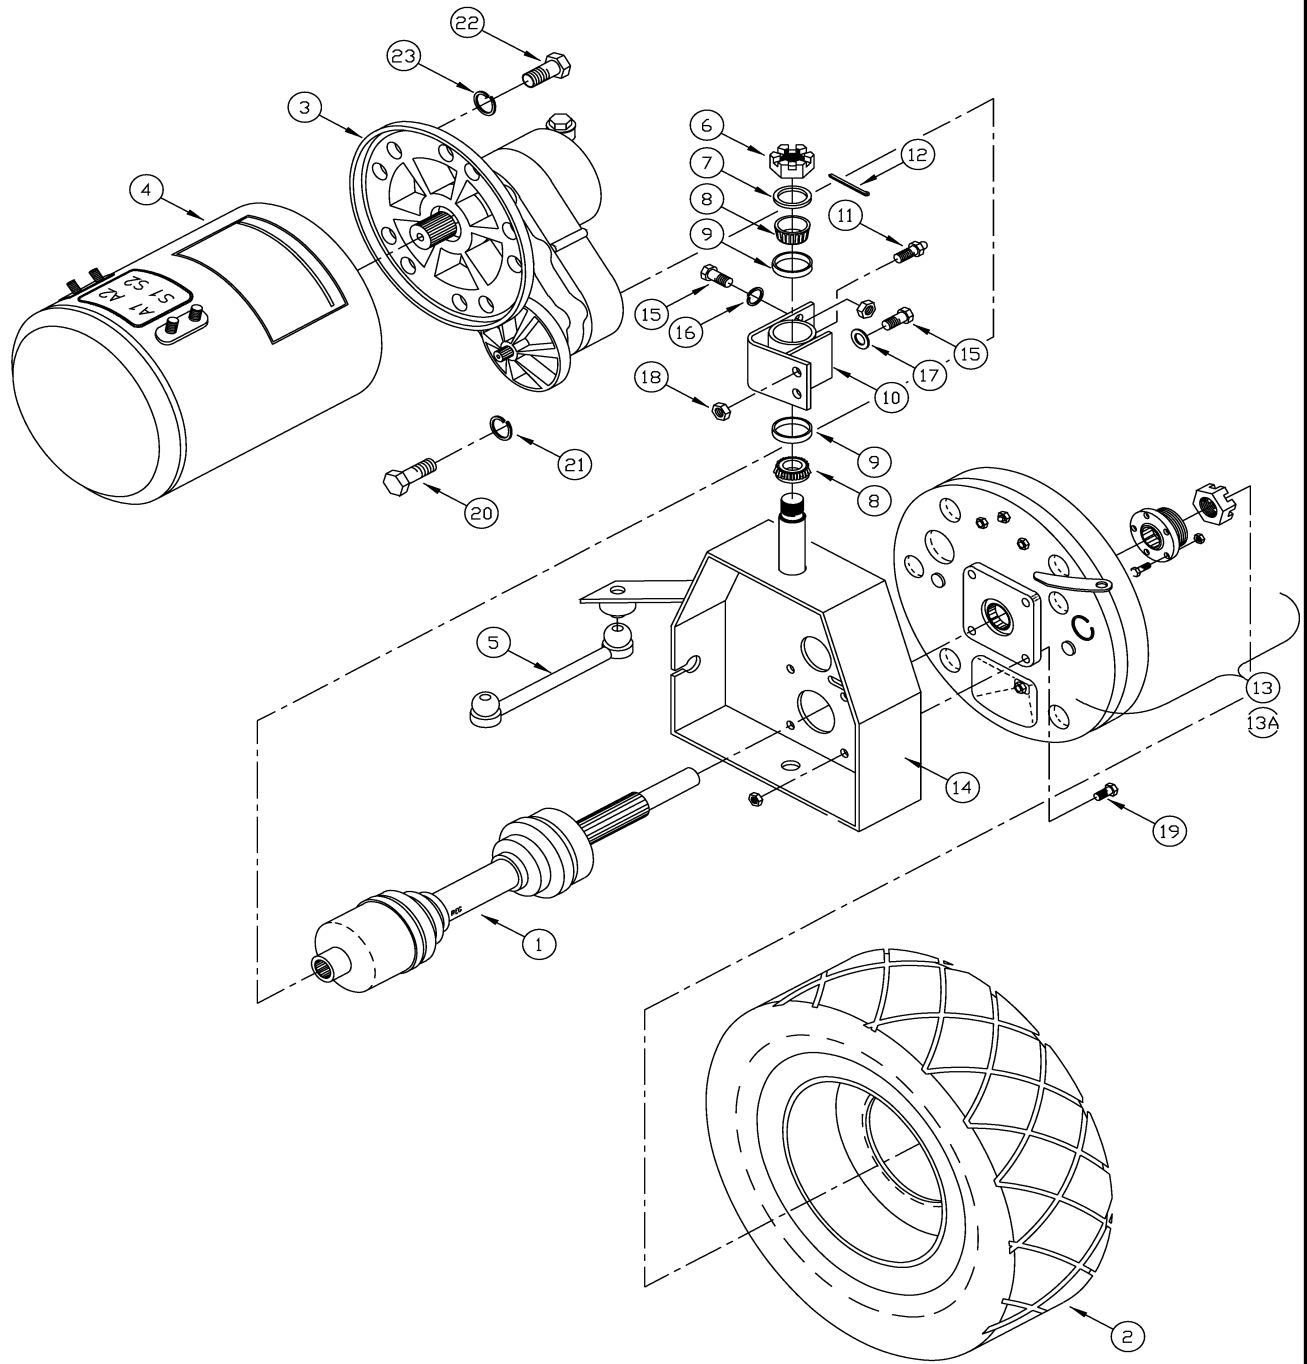

AXLE, BRAKES, & WHEEL GROUP (CONT.)

030PM002

AXLE, BRAKES, & WHEEL GROUP (CONT.)

REF#	PART #	DESCRIPTION	QUANTITY
1	323039	CV JOINT - STD, R/H & L/H	2
2	323075	ASSY - TIRE & WHEEL R/H & L/H	2
3	323038	TRANSAXLE - 15.3:1 RATIO	1
4	323912	MOTOR MAIN TC/1	1
5	323284	WELD - STEERING LINK FRONT	2
6	400223	NUT - HEX SLOTTED 1-20 R/H & L/H	2
7	307339	SPACER R/H & L/H	2
8	300471	BEARING - TAPERED ROL CONE R/H & L/H	4
9	300470	BEARING - TAPERED ROL CUP R/H & L/H	4
10	323294	WELD - FRONT FORK BRG MNT R/H	1
10A	323295	WELD - FRONT FORK BRG MNT L/H	1
11	400012	FTG - GREASE R/H & L/H	2
12	400122	PIN - COTTER R/H & L/H	2
13	323040	BRAKE - DRUM R/H	1
13A	323041	BRAKE - DRUM L/H	1
14	323300	WELD - FRONT FORK R/H	1
14A	323301	WELD - FRONT FORK L/H	1
15	400029	SCR - HEX 3/8 - 16 X 1.25 ZP R/H & L/H	8
16	400101	WASHER - LOCK 3/8 R/H & L/H	4
17	400385	WASHER - CON. 3/8 R/H & L/H	4
18	400392	NUT - FLANGE 3/8 R/H & L/H	8
19	400211	SCR - HEX 8MM X 1.25 PX X 30MM ZP G8.8 R/H & L/H	8
20	400291	SCR - HEX 8MM X 1.25 PX X 16MM ZP	12
21	400102	WASHER - LOCK 5/16	12
22	400227	SCR - HEX 1/4 - 20 X 1.25 ZP	3
23	400103	WASHER - LOCK 1/4	3