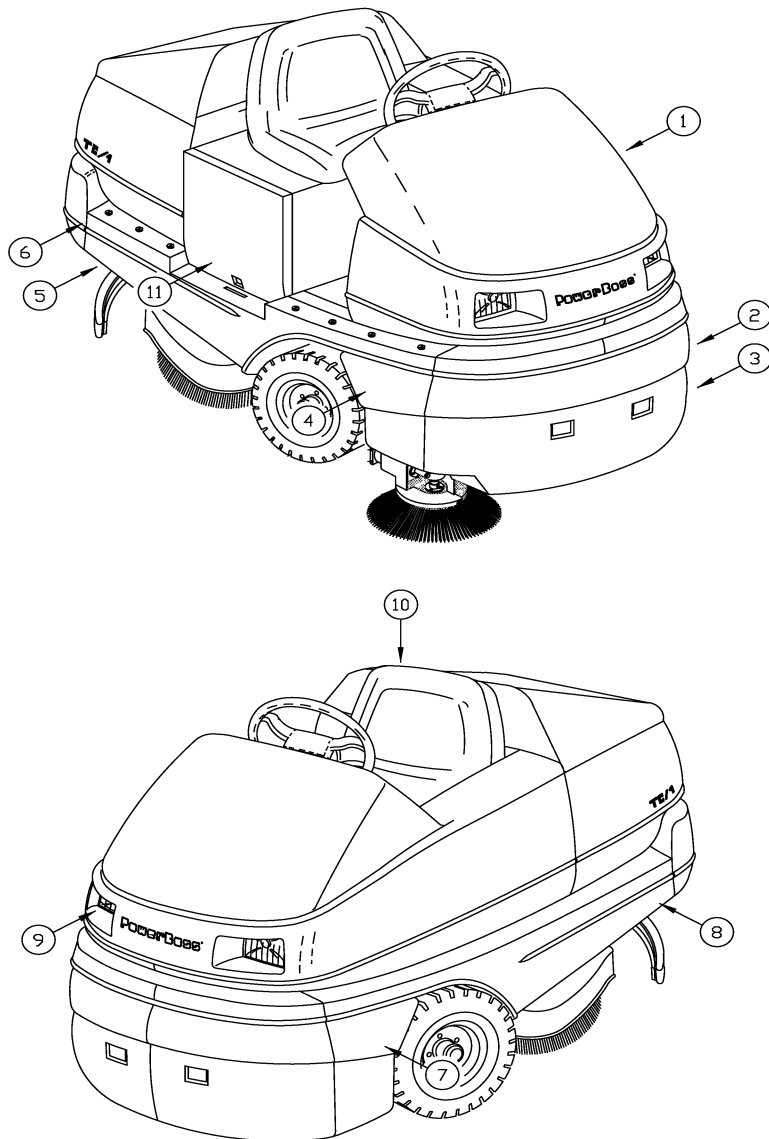

BODY (SHEET METAL) GROUP (CONT.)

012FM007

BODY (SHEET METAL) GROUP (CONT.)

REF#	PART #	DESCRIPTION	QUANTITY
1	323022	COWL - FRONT	1
2	323016	BUMPER - FRONT	1
3	323015	HOPPER	1
4	323030	SKIRT - LOWER FRONT R/H	1
5	323029	SKIRT - LOWER REAR R/H	1
6	323021	BUMPER - REAR	1
7	323028	SKIRT - LOWER FRONT L/H	1
8	323027	SKIRT - LOWER REAR L/H	1
9	301359	HEADLIGHT - FLUSH MOUNT TYPE C	2
10	312417	ASSY - SEAT V818 ADJ W/ ARMREST	1
11	323922	COVER - BATT COMP. TC/1 - PLASTIC	1
	323612	ASSY - BATT SIDE DOOR SUB TC/1 - METAL	1