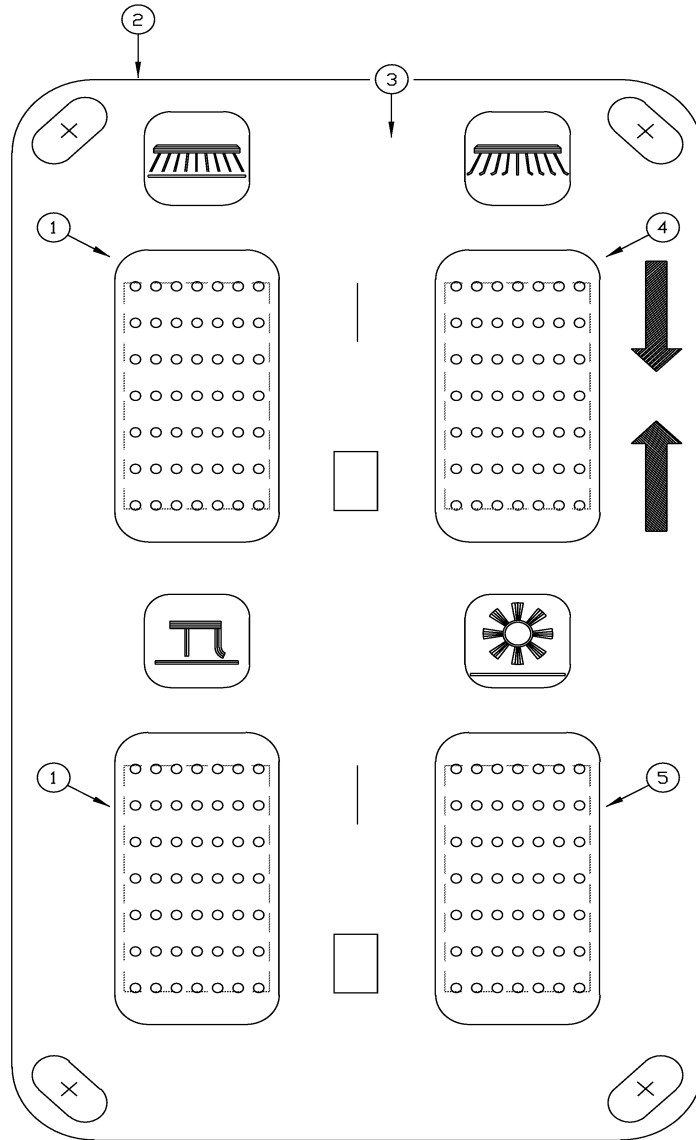

ELECTRICAL GROUP - PANEL (SOLUTION)

NOTE: ONLY USE 36V BULBS AS A REPLACEMENT BULB IN #5. ANY OTHER WILL DAMAGE THE PANEL.

070PR002

ELECTRICAL GROUP - PANEL (SOLUTION)

REF#	PART #	DESCRIPTION	QUANTITY
1	323976	PANEL - SOLUTION TC/1	1
2	323975	DECAL - SOLUTION PANEL TC/1	1
3	323992	RESISTOR - ADJUST 25W 3.0 OHM	1
4	323983	KIT - RESISTOR PERPENDICULAR MOUNT	1
5	304039	LIGHT - INDICATOR	2
	311376	(NOT SHOWN) BULB - RTR LIGHT 36V DC	2
6	303073	KNOB - ROTARY SWITCH 3-SPEED	1
7	303072	SWITCH - ROTARY 3-SPEED	1

ELECTRICAL GROUP - PANEL (SWITCH)

070PR003

ELECTRICAL GROUP - PANEL (SWITCH)

REF#	PART #	DESCRIPTION	QUANTITY
1	323972	SWITCH - ROCKER DPDT ON-ON	2
2	323974	PANEL - ROCKER SWITCH TC/1	1
3	323973	DECAL - SWITCH PANEL TC/1	1
4	323971	SWITCH - SPDT ON-ON MOMENTARY	1
5	318514	SWITCH - ROCKER SPDT	1