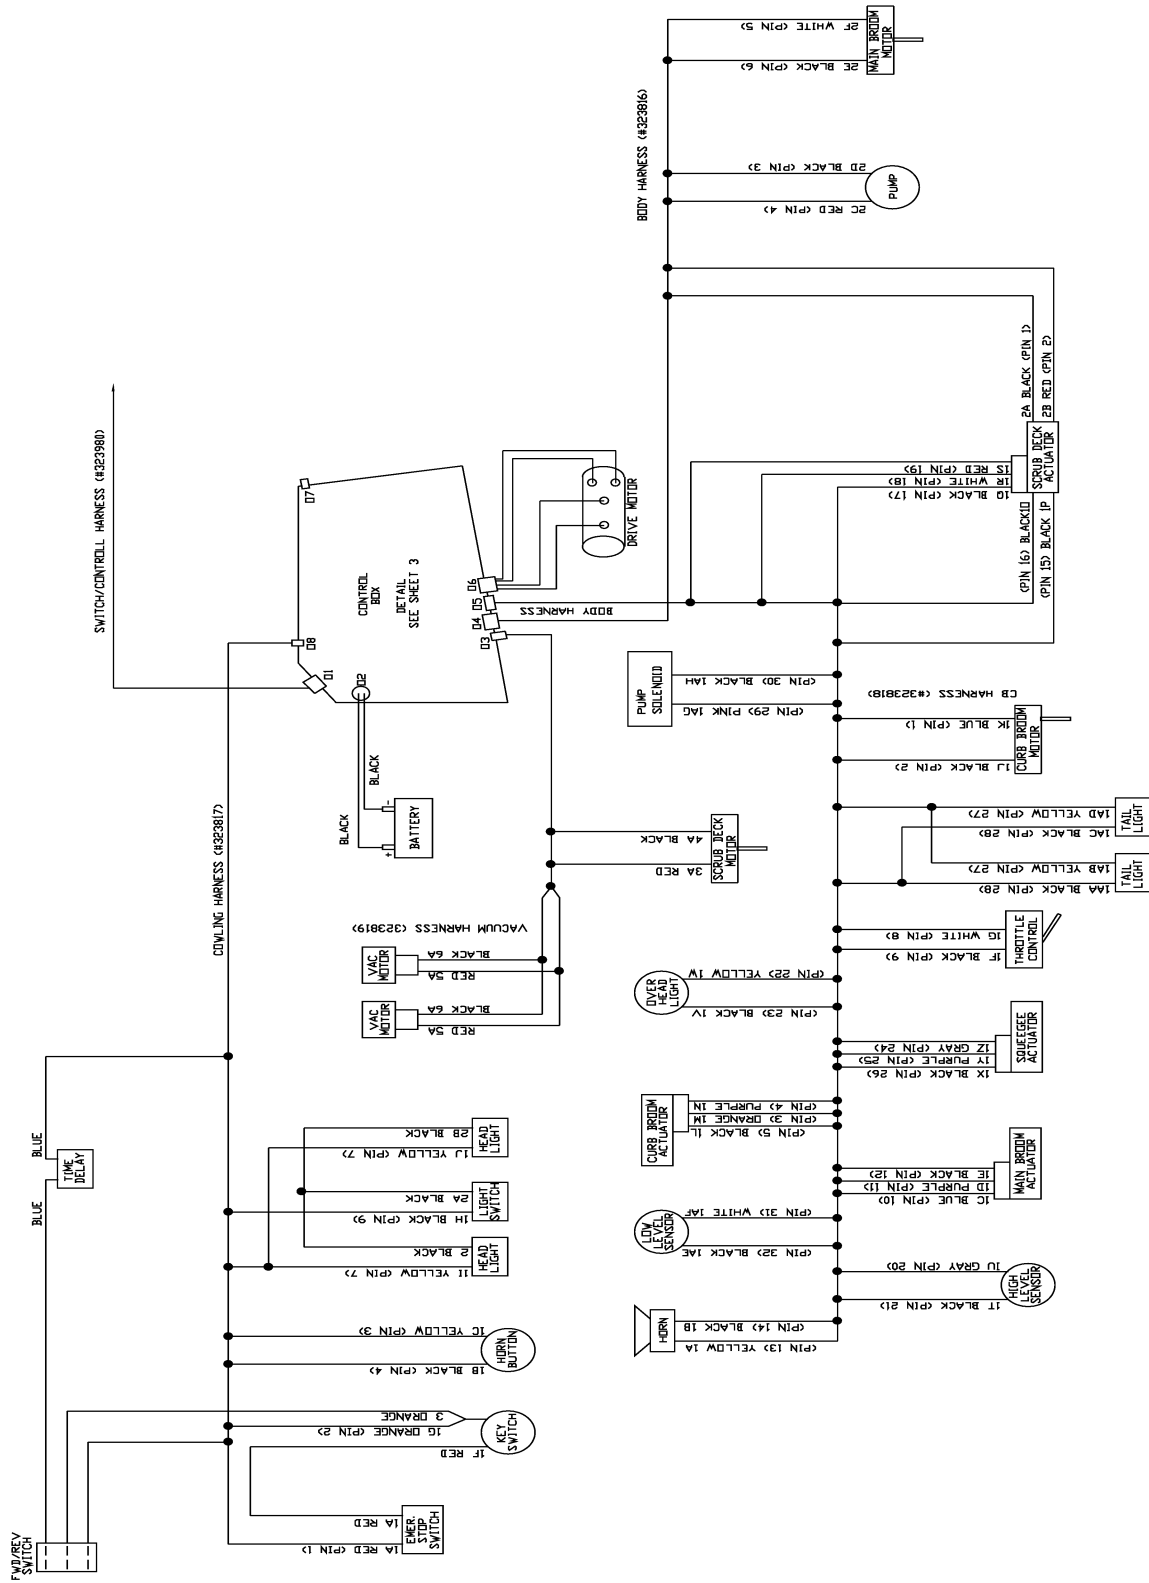

ELECTRICAL GROUP - PANEL (TIMERS)

REF#	PART #	DESCRIPTION	QUANTITY
1	323982	TIMER - DELAY ON MAKE N.O.	3
2	323884	TIMER - SOLID STATE TIME DELAY	1

ELECTRICAL GROUP - SCHEMATICS