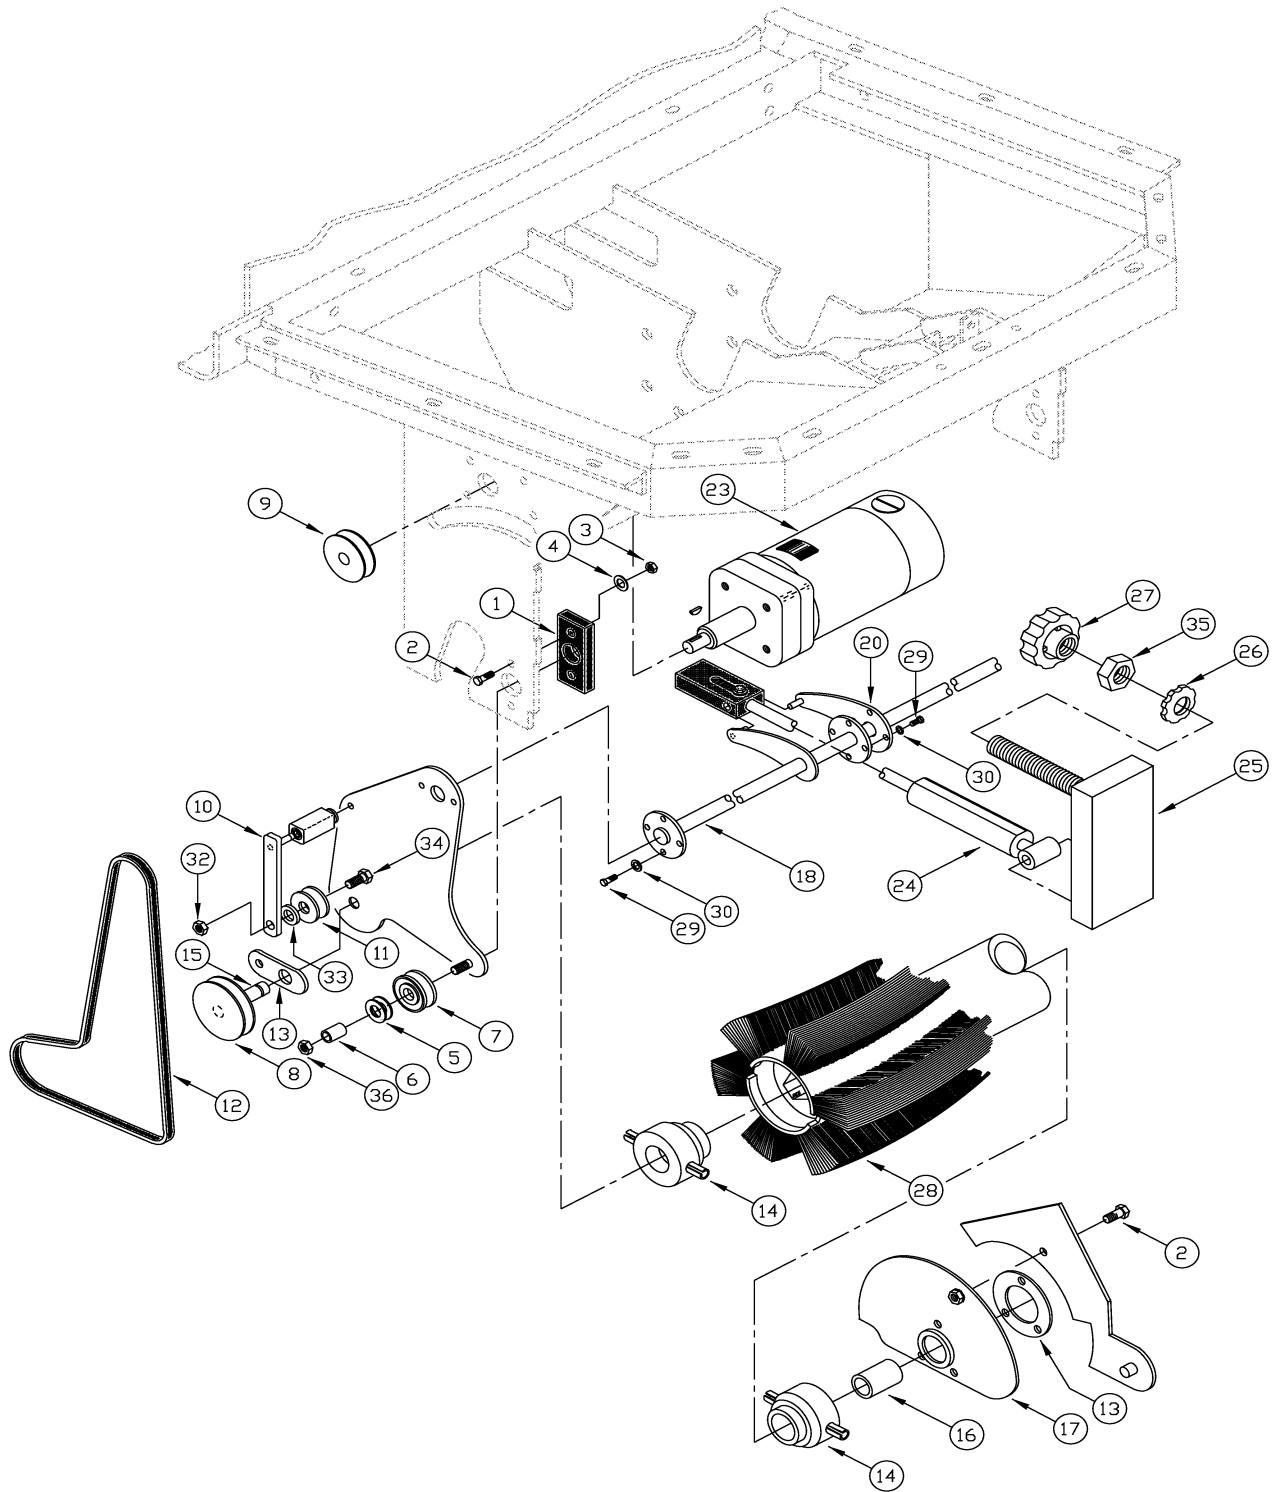

MAIN BROOM GROUP

090PM001

MAIN BROOM GROUP

REF#	PART #	DESCRIPTION	QUANTITY
1	323586	BLOCK - UHMW PIVOT BRNG TC/1	2
2	400035	SCR-HEX 5/16 - 18 X 1.00 ZP	5
3	400080	NUT - HEX 5/16 - 18 ES ZP	4
4	400088	WASHER - FLAT 5/16 STANDARD ZP	6
5	323814	WSHR - FIBERGLIDE THRUST 5/8" ID	1
6	311159	BUSHING - BRONZ OIL FILLED BADGE	1
7	323594	IDLER - MAIN BROOM TC/1	1
8	323856	PULLEY - MAIN BRM DRIVE SM TC/1	1
9	323855	PULLEY - MAIN BRM DRIVE LRG TC/1	1
10	323588	TENSIONER - BELT MAIN BRM TC/1	1
11	322416	IDLER - MB REV W/INT BRGS V/SW	1
12	323854	BELT - MAIN BRM DRIVE 41" TC/1	1
13	323289	BEARING - MB PIVOT TC/1	2
14	323296	DRIVER - MAIN BROOM TC/1	2
15	323316	PIN - MAIN BROOM DRIVER RH TC/1	1
16	323315	PIN - MAIN BROOM DRIVER LH TC/1	1
17	323327	WELD - MAIN BRM ACCESS PLT TC/1	1
18	323385	WELD - MAIN BRM LIFT ARM TC/1	1
19	323326	WELD - MAIN BRM LIFT R/H TC/1	1
20	323387	WELD - MAIN BROOM ACT MNT TC/1	1
21	323388	BLOCK - UHMW ACTU BRM LIFT TC/1	1
22	323590	SPRING - COMP MB LIFT TC/1	1
23	323934	ASSY - MAIN BROOM MOTOR	1
24	323894	ACTUATOR - 4" MINI W/ AMP CONN	1
25	323260	WELD - MBROOM ACTUATOR BRKT TC/1	1
26	311344	KNOB - MAIN BROOM ADJ LOCK PLTD	1
27	311370	KNOB - MB ADJ 1/2 -13 X 4" STUD	1
28	323305	BROOMS CHART - MAIN TC/1	1
29	400043	SCR-HEX 1/4 - 20 X .50 ZP	4
30	400089	WASHER - FLAT 1/4 STANDARD ZP	4
32	400031	SCR-HEX 3/8 - 16 X 2.00 ZP	1
33	400087	WASHER - FLAT 3/8 STANDARD ZP	8
34	400079	NUT - HEX 3/8 - 16 ES ZP	1
35	400065	NUT - HEX 1/2 - 13 ZP	1
36	400188	NUT - HEX JAM 1/2 - 20 ES	1