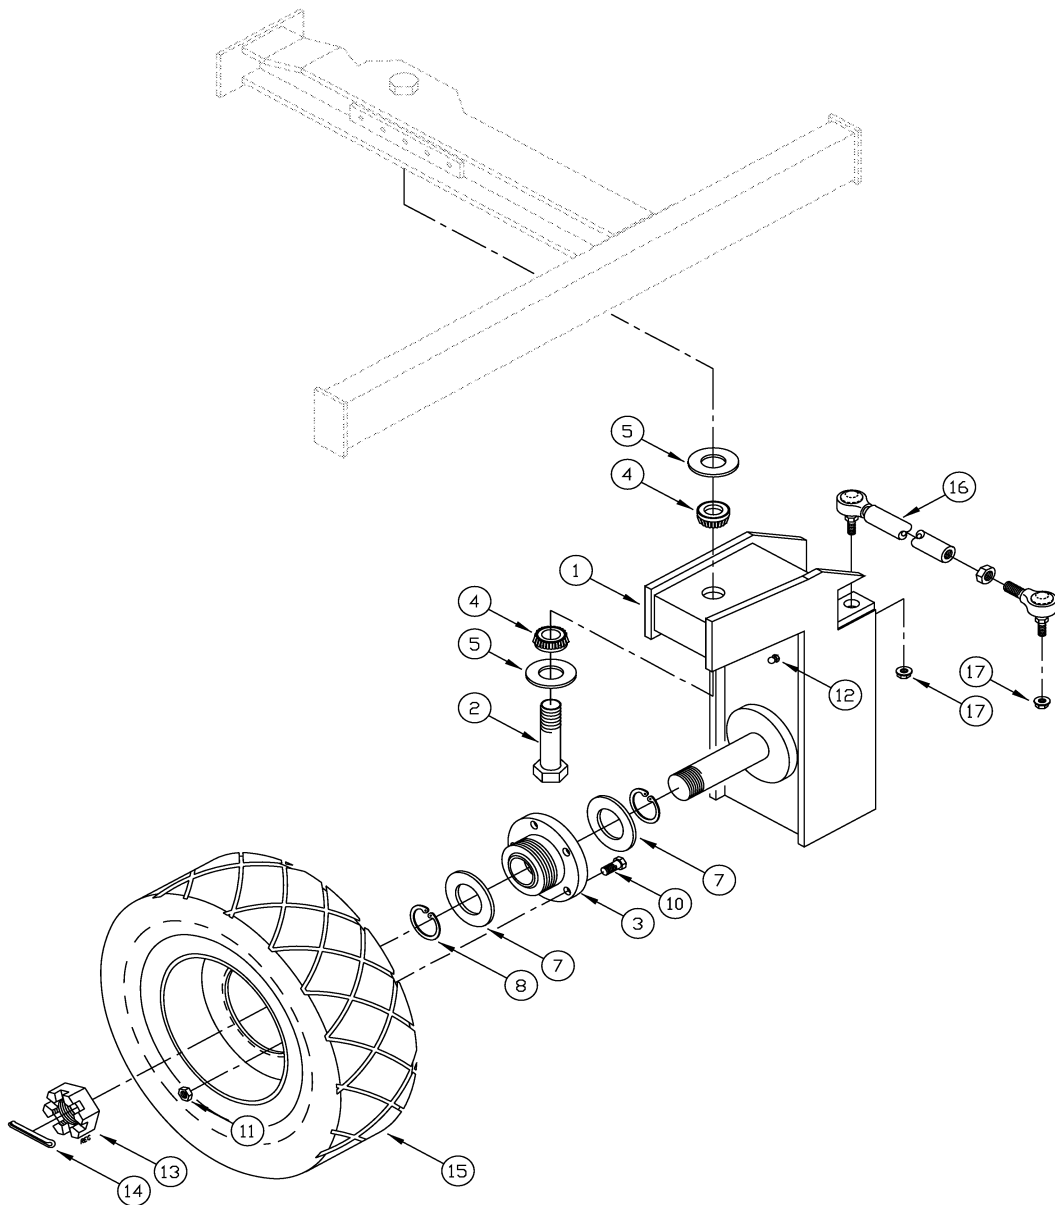

POWERBOSS®

TC/1TM *PARTS SECTION*

TABLE OF CONTENTS

Axles, Brakes, and Wheels Group	2
Battery Roll-Out Cart Group	8
Body - Sheet Metal Group	10
Electrical Group - Control Box	16
Electrical Group - Panel (Dash)	18
Electrical Group - Panel (Relay)	20
Electrical Group - Panel (Solution)	22
Electrical Group - Panel (Switch)	24
Electrical Group - Panel (Grease)	26
Electrical Group - Schematics	28
Electrical Group - Wiring Harness	30
Frame Group	32
Hopper Group	34
Main Broom Group	36
Options Group	38
Scrubdeck Group	40
Side Broom Group	46
Squeegee Group	48
Steering Group	50
Tank Group	54

Shrinkwrap protective cover

Please Discard

POWERBOSS®

TC/1TM *PARTS SECTION*

TABLE OF CONTENTS

Axles, Brakes, and Wheels Group	2
Battery Roll-Out Cart Group	8
Body - Sheet Metal Group	10
Electrical Group - Control Box	16
Electrical Group - Panel (Dash)	18
Electrical Group - Panel (Relay)	20
Electrical Group - Panel (Solution)	22
Electrical Group - Panel (Switch)	24
Electrical Group - Panel (Timers)	26
Electrical Group - Schematics	28
Electrical Group - Wiring Harness	30
Frame Group	32
Hopper Group	34
Main Broom Group	36
Options Group	38
Scrubdeck Group	40
Side Broom Group	46
Squeegee Group	48
Steering Group	50
Tank Group	54

AXLE, BRAKES, & WHEEL GROUP

030PM001

AXLE, BRAKES, & WHEEL GROUP

REF#	PART #	DESCRIPTION	QUANTITY
1	323355	WELD - REAR FORK TC/1	1
2	323366	PIN - REAR FORK	1
3	323926	HUB - REAR AXLE TC/1	1
4	300470	BEARING - TAPERED ROL CUP	2
5	300471	BEARING - TAPERED ROL CONE	2
7	300467	BEARING - BALL 2.44 X 1.18 ID	1
8	300473	RING RET INT 2.44	1
10	307348	STUD - WHEEL REAR	4
11	300411	NUT - WHEEL LUG	4
12	400012	FTG - GREASE	1
13	400076	NUT - HEX JAM	1
14	400120	PIN - COTTER	1
15	323075	ASSY - TIRE & WHEEL	1
16	323377	WELD - STRG LINK REAR	1
17	400188	NUT - 1/2 ES	2