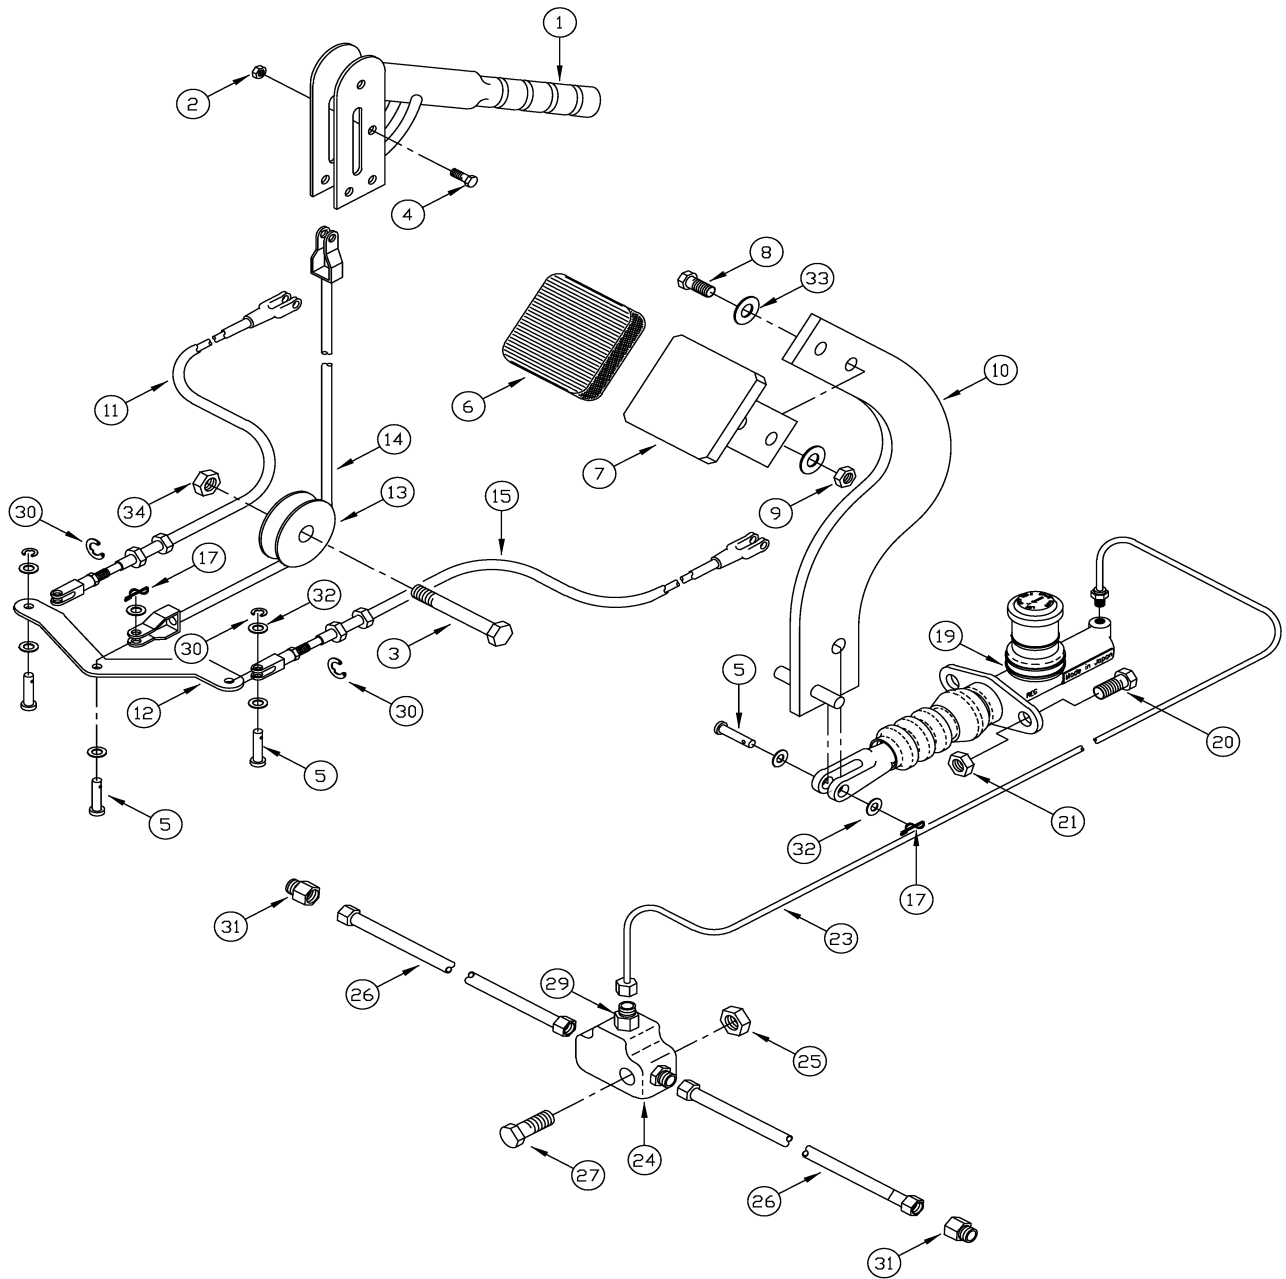

AXLE, BRAKES, & WHEEL GROUP (CONT.)

030PM003

AXLE, BRAKES, & WHEEL GROUP (CONT.)

REF#	PART #	DESCRIPTION	QUANTITY
1	303169	LEVER - HAND BRAKE	1
2	400079	NUT - HEX 3/8 - 16 ES ZP	2
3	400022	SCR - HEX 1/2 -13 X 1 1/4 ZP	1
4	400027	SCR - HEX 3/8 - 16 X 1 3/4 ZP	2
5	400118	PIN - CLEVIS 5/16 X 7/8 ZP	4
6	300413	PAD - BRAKE PEDAL	1
7	323374	WELD - BRAKE PEDAL TC/1	1
8	400035	SCR - HEX 5/16 - 18 X 1.0 ZP	2
9	400390	NUT - FLANGE LOCK 5/16 - 18	2
10	323370	WELD - BRAKE LEVER TC/1	1
11	323670	CABLE - PARKING BRAKE LH TC/1	1
12	323676	BAR - CABLE EQUALIZER TC/1	1
13	300367	PULLEY - BRAKE	1
14	323672	CABLE - PARKING BRAKE CTR TC/1	1
15	323671	CABLE - PARKING BRAKE RH TC/1	1
17	400125	PIN - COTTER 3/8 RUE RING	4
19	304544	ASSY - MASTER CYL HYD BRAKE	1
20	400034	SCR - HEX 5/16 - 18 X 1 1/4 ZP	2
21	400080	NUT - HEX 5/16 - 18 ES ZP	2
23	323560	BRAKE LINE - STEEL TC/1	1
24	323271	FTG - BRAKE REAR AXLE TEE TC/1	1
25	400081	NUT - HEX 1/4 - 20 ES ZP	1
26	323274	LINE - BRAKE AXLE TEE TO WHEEL TC/1	2
27	400227	SCR-HEX 1/4 - 20 X 1 1/4 ZP	1
29	323277	FTG - AXLE TEE TO BRAKE LINE TC/1	1
30	400773	RING - RETAINING E-CLIP 3/8	2
31	323278	FTG - ADPT WHEEL TO BRAKE LINE TC/1	2
32	400088	WASHER - FLAT 5/16 STD ZP	8
33	400384	WASHER - CONICAL SPRING 5/16	4
34	400317	NUT - HEX JAM 1/2 - 13 ES ZP	1