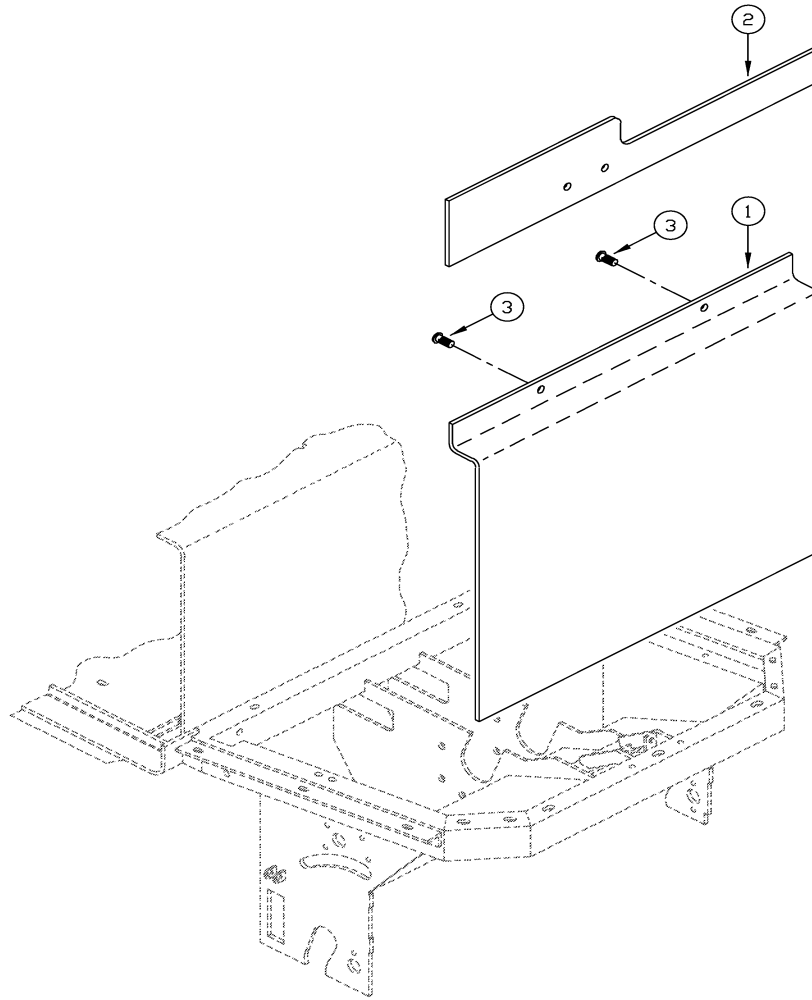

BODY (SHEET METAL) GROUP

012PR004

BODY (SHEET METAL) GROUP

REF#	PART #	DESCRIPTION	QUANTITY
1	323922	COVER - BATT COMP TC/1	1
2	318429	KNOB - RETAINER	1
3	323921	BAR - BATTERY COV TC/1	1
4	400042	SCR - HEX 1/4 - 20 X .75 ZP	2
5	400089	WASHER - FLAT 1/4 STD ZP	2
6	400063	NUT - FLANGE LOCK 1/4 - 20 ZP	2
10	323694	COVER - ELECTRONICS BOX TC/1	1
11	323699	BOX - ELECTRONICS TC/1	1
12	323687	SCR - SELF-TAPPING #8 X 3/8	13
13	323839	DOOR - LH BROOM ACCESS TC/1	1
14	323844	WELD - RH V-BELT DRIVE COVER TC/1	1
15	323846	FLAP - V-BELT DRIVE COVER RH TC/1	1
16	323843	FLAP - BROOM DOOR LH TC/1	1
17	400059	SCR - THM 1/4 - 20 X .75 SS	14
18	400063	NUT - FLANGE LOCK 1/4 - 20 ZP	14
19	400744	PIN - CLEVIS 1/4 X 1 - 1/4	1
20	323842	STRAP - BROOM DOOR FLAP LH TC/1	1
21	323841	HINGE - BROOM ACCESS DOOR TC/1	1
22	323845	STRAP - RH V-BELT DRIVE COV TC/1	1

BODY (SHEET METAL) GROUP (CONT.)

012PR006

BODY (SHEET METAL) GROUP (CONT.)

REF#	PART #	DESCRIPTION	QUANTITY
1	323994	PLATE - INNER COWL TC/1	1
2	323995	PANEL - RELAY/TIMER COVER TC/1	1
3	400056	SCR - TRS 5/16-18 X 1.00 SLT ZP	2