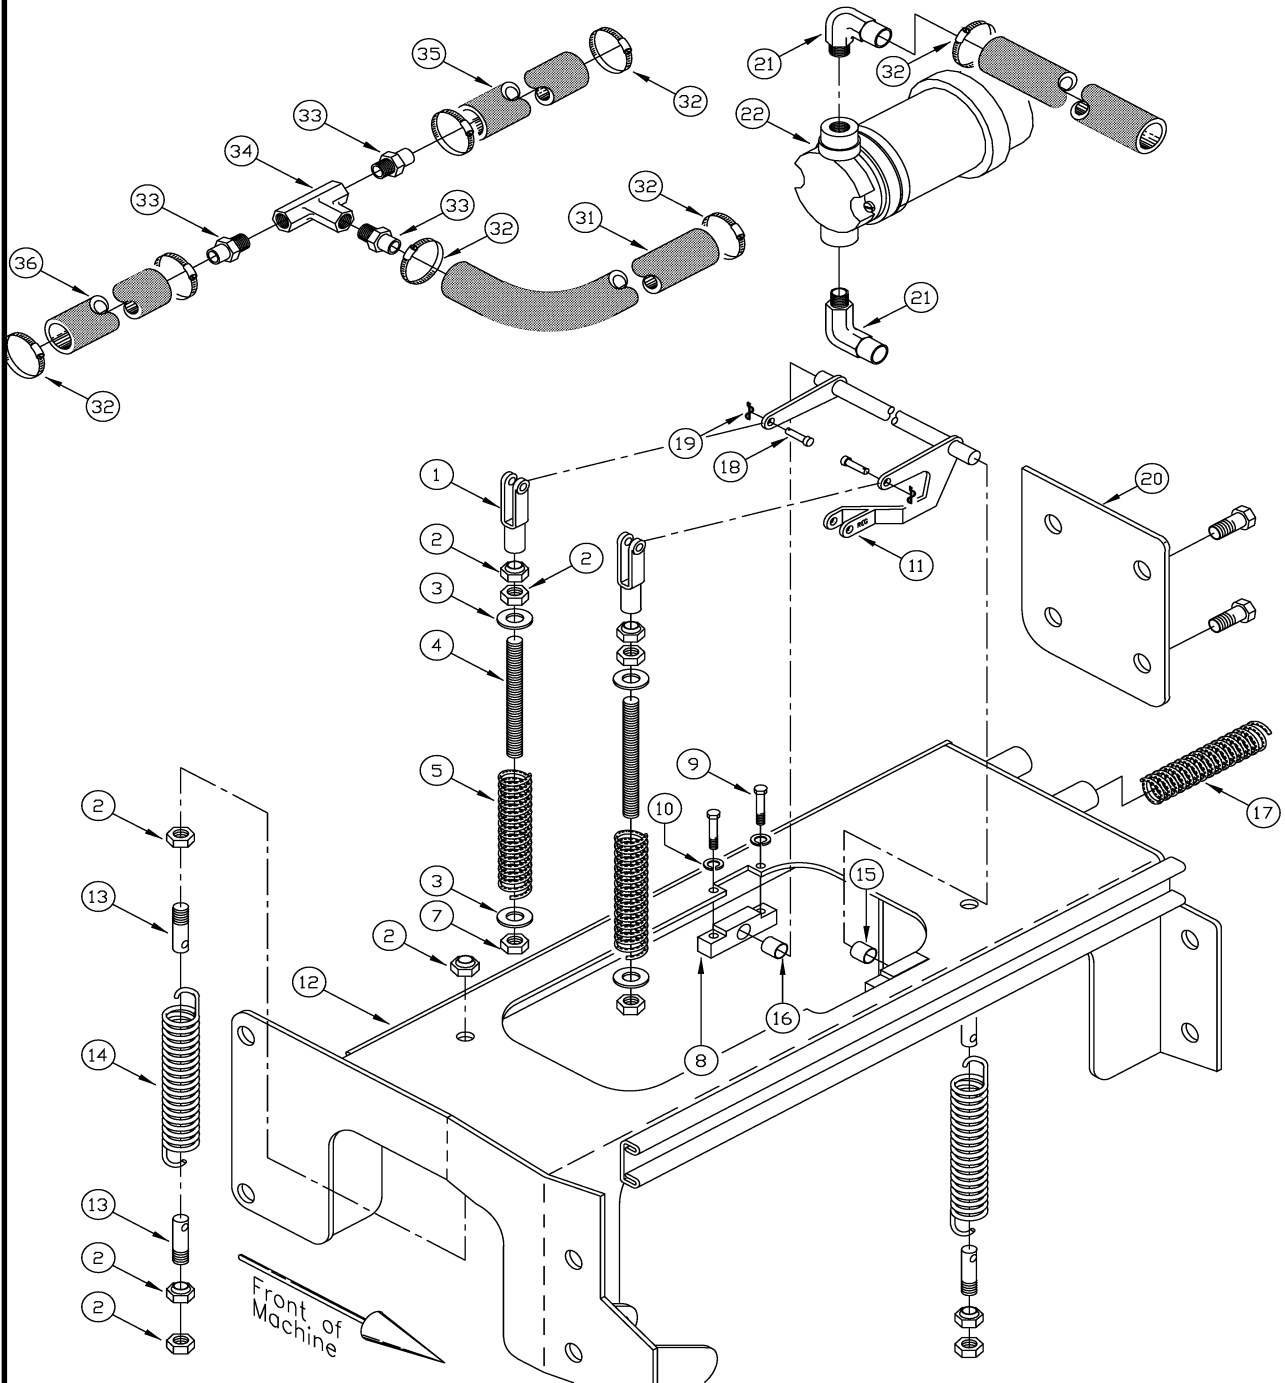

SCRUBDECK GROUP (CONT.)

100PR002

SCRUBDECK GROUP (CONT.)

REF#	PART #	DESCRIPTION	QUANTITY
1	301447	CLEVIS - CABLECRAFT AC-218	2
2	400075	NUT - HEX JAM 3/8 - 24 ZP	10
3	400087	WASHER - FLAT 3/8 STANDARD ZP	4
4	323151	ROD - SCRUB DECK ADJUST TC/1	2
5	323865	SPRING - COMP TC/1 SCR DECK	2
7	400342	NUT - HEX 3/8 - 24 ES ZP	2
8	323234	BLOCK - SCRUB DECK BEARING TC/1	1
9	400032	SCR - HEX 3/8 - 16 X 0.75 ZP	2
10	400103	WASHER - LOCK 1/4 SPLIT ZP	2
11	323074	WELD - SCRUB DECK LIFT ARM TC/1	1
12	323154	WELD - SCRUB DECK LIFT TC/1	1
13	323861	ANCHOR - EXT SPRING 3/8 - 24	4
14	323866	SPRING - EXT TC/1 SCR DECK	2
15	313157	BEARING - 3/4 FIBERGLIDE	1
16	313313	BEARING - 3/4 FIBERGLIDE	1
17	323214	COMPRESSION - SPRING JUMBO TC/1	1
18	400118	PIN - CLEVIS 5/16 X 7/8 ZP	2
19	400125	PIN - COTTER 3/8 RUE RING	2
20	323629	PLATE - SQUEEGEE LINKAGE TC/1	1
21	313195	FTG - HOSE BARB 90 DEG. 1/2 X 3/8 MPT	2
22	302243	PUMP - SOLUTION ES OPT	1
31	323683	HOSE - SOLUTION 12.00" TC/1	1
32	302144	CLAMP - HOSE 1/2 NOM	7
33	307829	FTG - HOSE BARB 1/2 X 3/8 MPT	3
34	303303	FTG - TEE 3/8 FPT	1
35	323685	HOSE - SCRUBDECK R/H TC/1	1
36	323684	HOSE - SCRUBDECK L/H TC/1	1