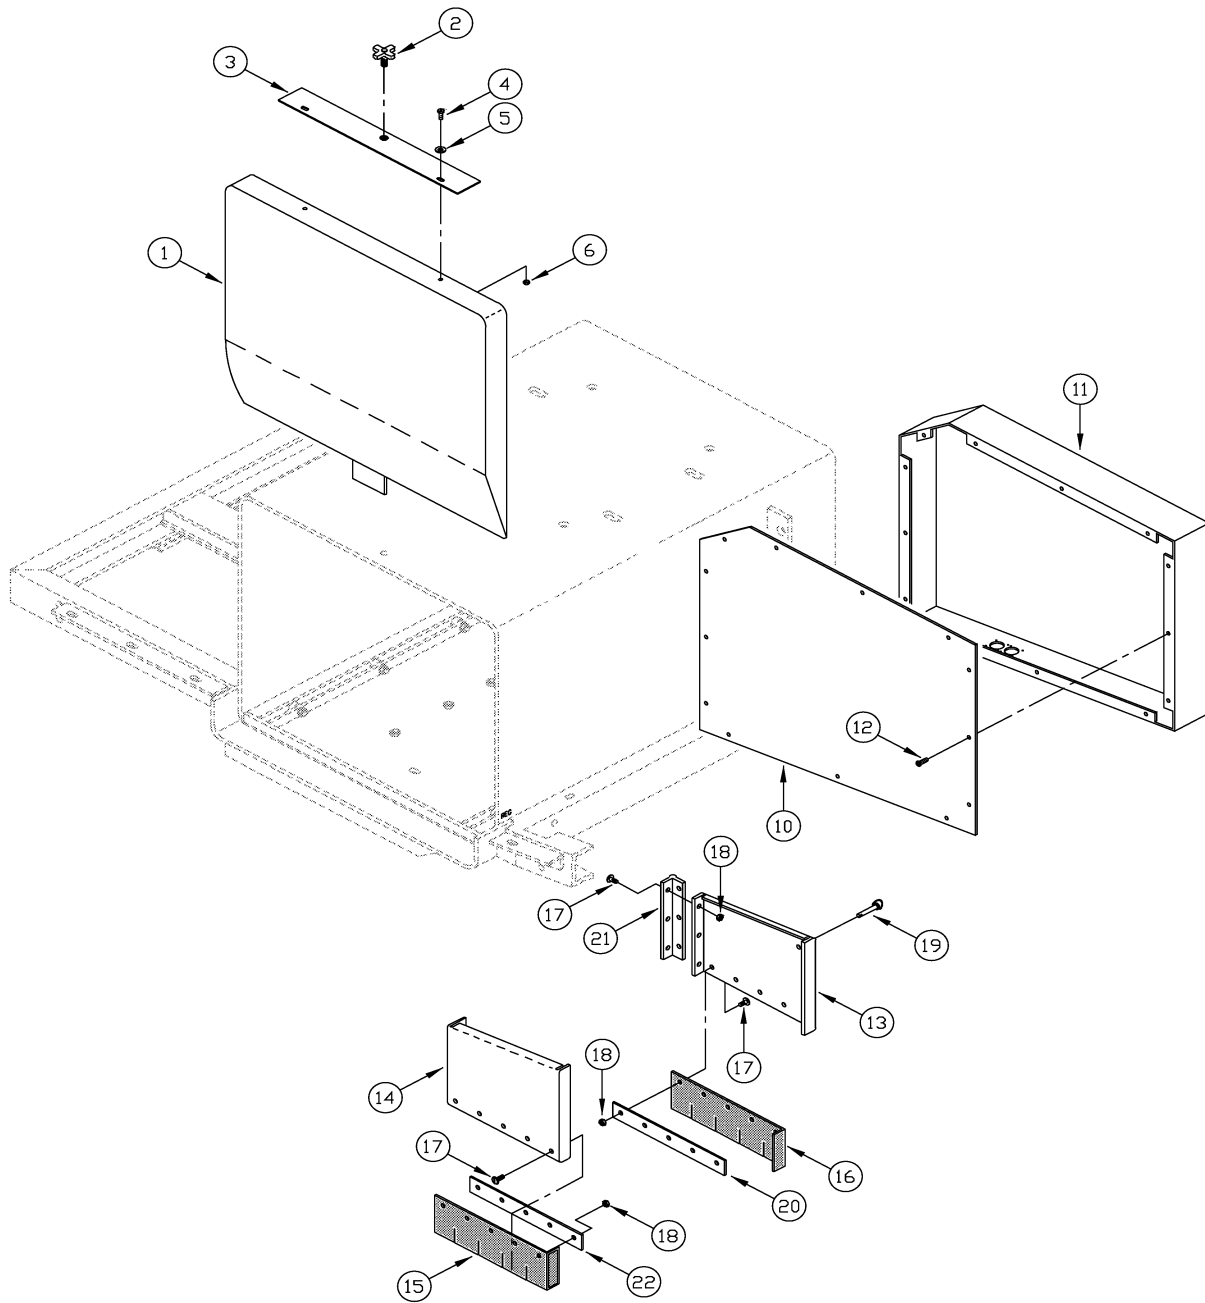

BODY (SHEET METAL) GROUP

012PR004

BODY (SHEET METAL) GROUP

REF#	PART #	DESCRIPTION	QUANTITY
1	323922	COVER - BATT COMP TC/1	1
2	318429	KNOB - RETAINER	1
3	323921	BAR - BATTERY COV TC/1	1
4	400042	SCR - HEX 1/4 - 20 X .75 ZP	2
5	400089	WASHER - FLAT 1/4 STD ZP	2
6	400063	NUT - FLANGE LOCK 1/4 - 20 ZP	2
10	323694	COVER - ELECTRONICS BOX TC/1	1
11	323699	BOX - ELECTRONICS TC/1	1
12	323687	SCR - SELF-TAPPING #8 X 3/8	13
13	323839	DOOR - LH BROOM ACCESS TC/1	1
14	323844	WELD - RH V-BELT DRIVE COVER TC/1	1
15	323846	FLAP - V-BELT DRIVE COVER RH TC/1	1
16	323843	FLAP - BROOM DOOR LH TC/1	1
17	400059	SCR - THM 1/4 - 20 X .75 SS	14
18	400063	NUT - FLANGE LOCK 1/4 - 20 ZP	14
19	400744	PIN - CLEVIS 1/4 X 1 - 1/4	1
20	323842	STRAP - BROOM DOOR FLAP LH TC/1	1
21	323841	HINGE - BROOM ACCESS DOOR TC/1	1
22	323845	STRAP - RH V-BELT DRIVE COV TC/1	1

BODY (SHEET METAL) GROUP (CONT.)

012PR006

BODY (SHEET METAL) GROUP (CONT.)

REF#	PART #	DESCRIPTION	QUANTITY
1	323994	PLATE - INNER COWL TC/1	1
2	323995	PANEL - RELAY/TIMER COVER TC/1	1
3	400056	SCR - TRS 5/16-18 X 1.00 SLT ZP	2