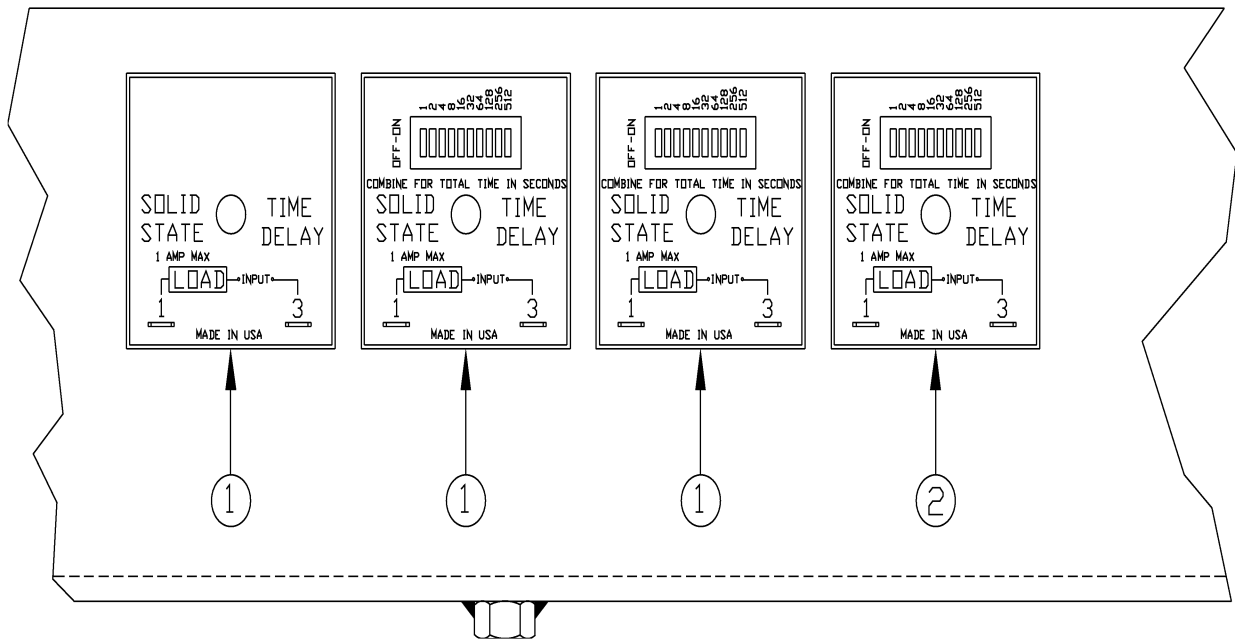

ELECTRICAL GROUP - PANEL (TIMERS)

ELECTRICAL GROUP - PANEL (TIMERS)

REF#	PART #	DESCRIPTION	QUANTITY
1	323982	TIMER - DELAY ON MAKE N.O.	3
2	323884	TIMER - SOLID STATE TIME DELAY	1