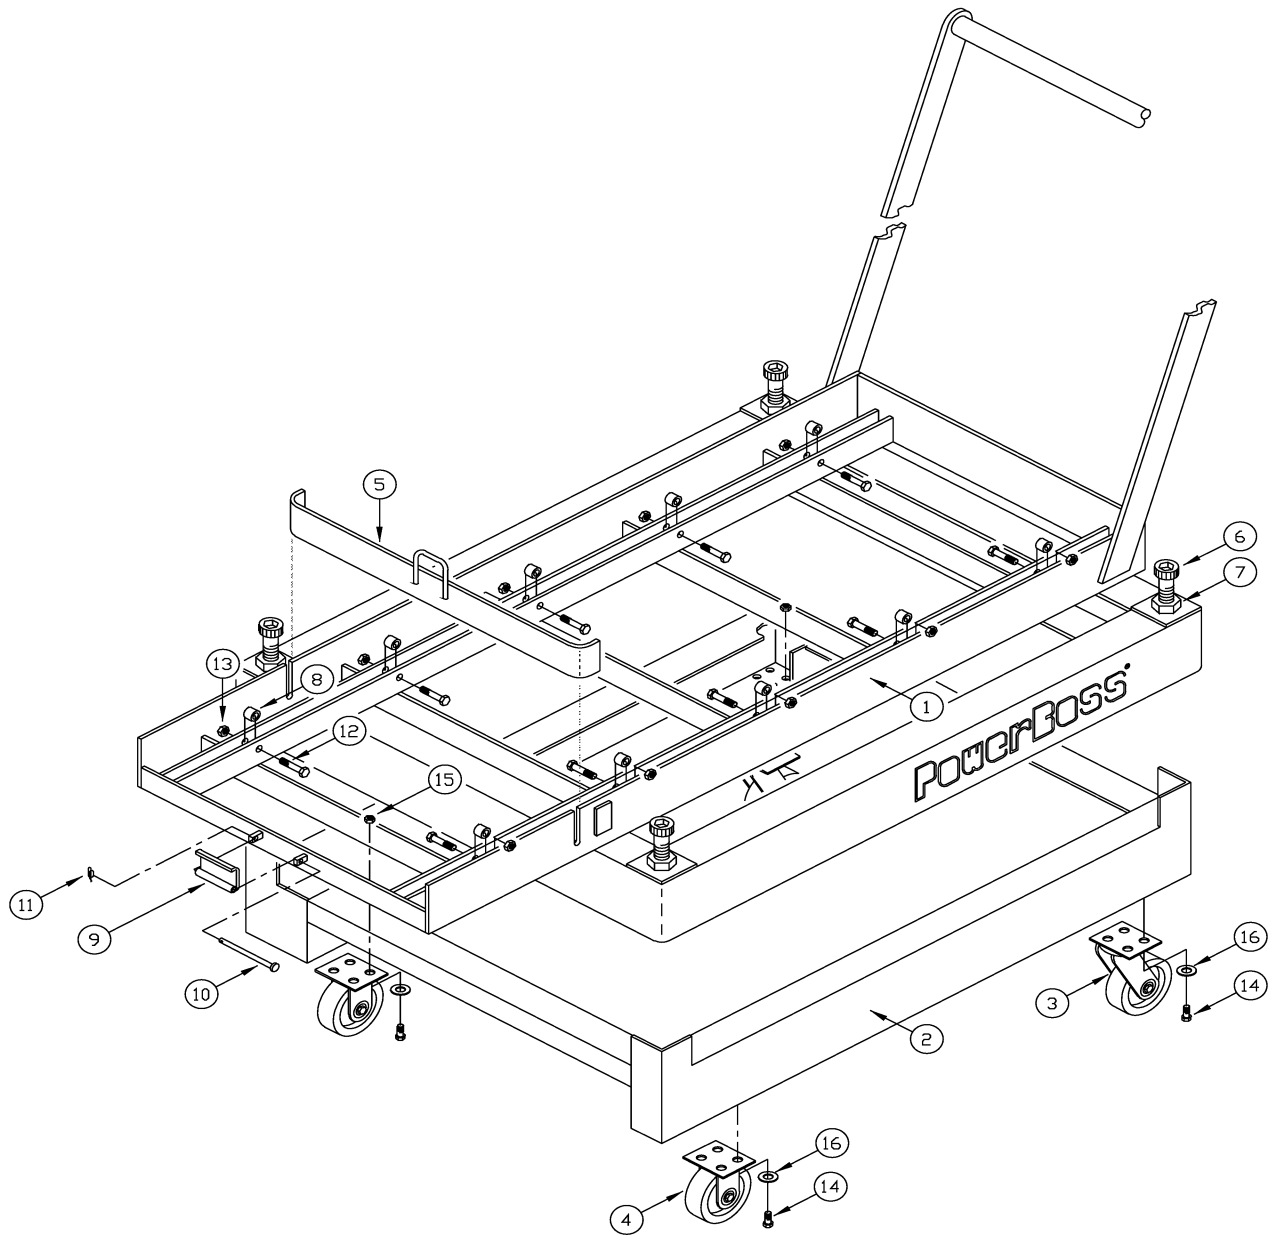

BATTERY ROLL-OUT CART GROUP

200PM001

BATTERY ROLL-OUT CART GROUP

REF#	PART #	DESCRIPTION	QUANTITY
1	323459	WELD - TOP FRAME BATTERY CART	1
2	323499	WELD - BOTTOM FRAME BATT CART	1
3	323591	CASTER - 6 IN SWIVEL W/BRAKE	2
4	323592	CASTER - 6 IN RIGID	2
5	323828	WELD - FRONT STOP BATT CART	1
6	324131	SCR - SOC HD CAP 3/4 - 10 X 7"	4
7	400143	NUT - HEX 3/4 - 10 ZP	4
8	323558	ROLLER - BATTERY TC/1	10
9	323476	WELD -LATCH BATTERY CART	1
10	400772	PIN - CLEVIS 3/8 X 4 - 1/4	1
11	400125	PIN - COTTER 3/8 RUE RING	1
12	400149	SCR-HEX , 1/4 - 20 X 1.50 ZP	10
13	400081	NUT - HEX 1/4 -20 ES ZP	10
14	400030	SCR-HEX , 3/8 - 16 X 1.00 ZP	16
15	400392	NUT - FLANGE LOCK 3/8 - 16	16
16	400385	WASHER - CONICAL SPRING 3/8	16