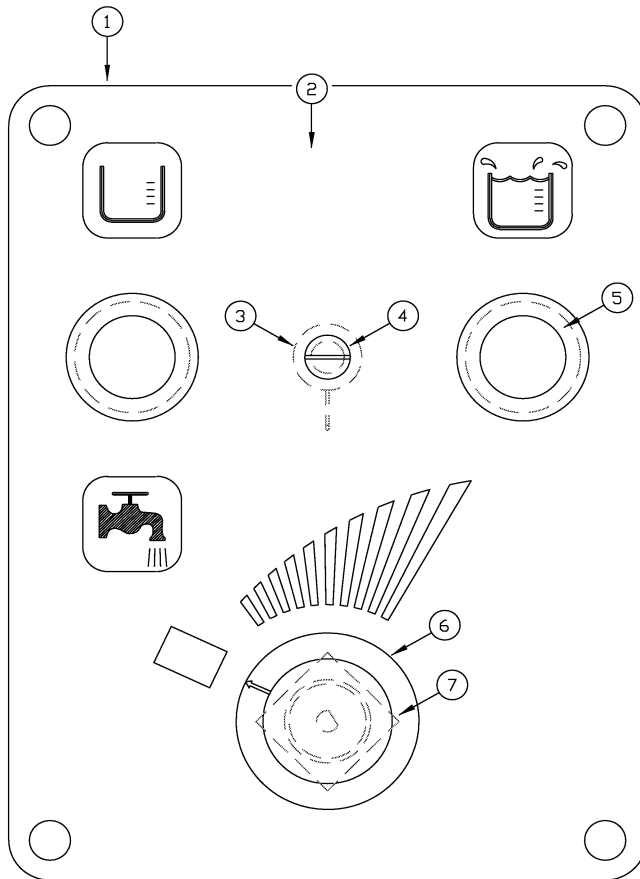

ELECTRICAL GROUP - PANEL (DASH)

ELECTRICAL GROUP - PANEL (DASH)

REF#	PART #	DESCRIPTION	QUANTITY
1	323978	PANEL - DASH TC/1	1
2	323977	DECAL - DASH PANEL TC/1	1
3	300441	SWITCH - MOMENTARY STARTER	1
4	323970	GAUGE - BATT/HOUR COND METER TC/1	1
5	323446	SWITCH - FWD/REV ROCKER TC/1	1
6	323653	SWITCH - IGNITION TC/1	1
7	300442	SWITCH - ROCKER LIGHTS	1

ELECTRICAL GROUP - PANEL (RELAY)

070PR001

ELECTRICAL GROUP - PANEL (RELAY)

REF#	PART #	DESCRIPTION	QUANTITY
1	323993	RELAY - PANEL MOUNT SPDT 240 VAC	3
2	323996	PANEL - RELAY MOUNT TC/1	1
3	315205	SOLENOID - MAIN WHITE RODGERS	1

ELECTRICAL GROUP - PANEL (SOLUTION)

NOTE: ONLY USE 36V BULBS AS A REPLACEMENT BULB IN #5. ANY OTHER WILL DAMAGE THE PANEL.

070PR002

ELECTRICAL GROUP - PANEL (SOLUTION)

REF#	PART #	DESCRIPTION	QUANTITY
1	323976	PANEL - SOLUTION TC/1	1
2	323975	DECAL - SOLUTION PANEL TC/1	1
3	323992	RESISTOR - ADJUST 25W 3.0 OHM	1
4	323983	KIT - RESISTOR PERPENDICULAR MOUNT	1
5	304039	LIGHT - INDICATOR	2
	311376	(NOT SHOWN) BULB - RTR LIGHT 36V DC	2
6	303073	KNOB - ROTARY SWITCH 3-SPEED	1
7	303072	SWITCH - ROTARY 3-SPEED	1