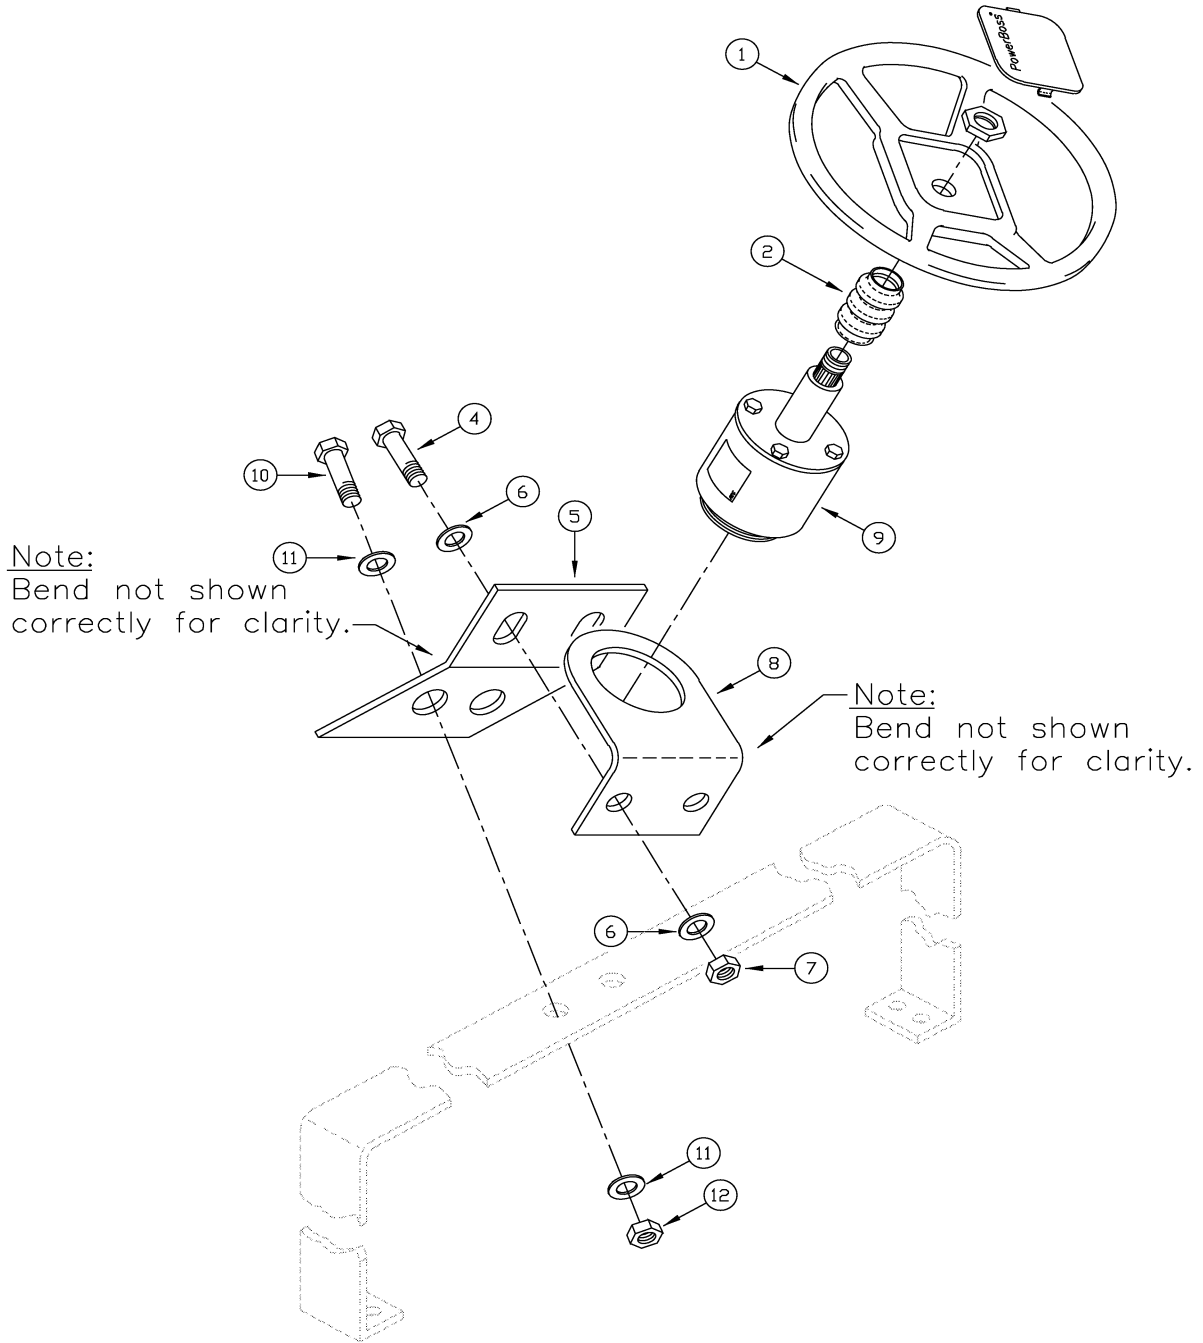

STEERING GROUP

040PM001

STEERING GROUP

REF#	PART #	DESCRIPTION	QUANTITY
1	323097	WHEEL - STEERING TC/1	1
2	323890	BELLOW - STEERING COLUMN TC/1	1
4	400227	SCR - HEX 1/4 - 20 X 1 1/4 ZP	2
5	323673	MOUNT - HELM UNIT UPPER	1
6	400383	WASHER - CONICAL SPRING 1/4	4
7	400063	NUT - FLANGE LOCK 1/4 - 20 ZP	2
8	323674	MOUNT - HELM UNIT MIDDLE TC/1	1
9	323042	STEERING UNIT TC/1	1
10	400035	SCR - HEX 5/16 - 18 X 1.00 ZP	2
11	400384	WASHER - CONICAL SPRING 5/16	4
12	400390	NUT - FLANGE LOCK 5/16 - 18	2