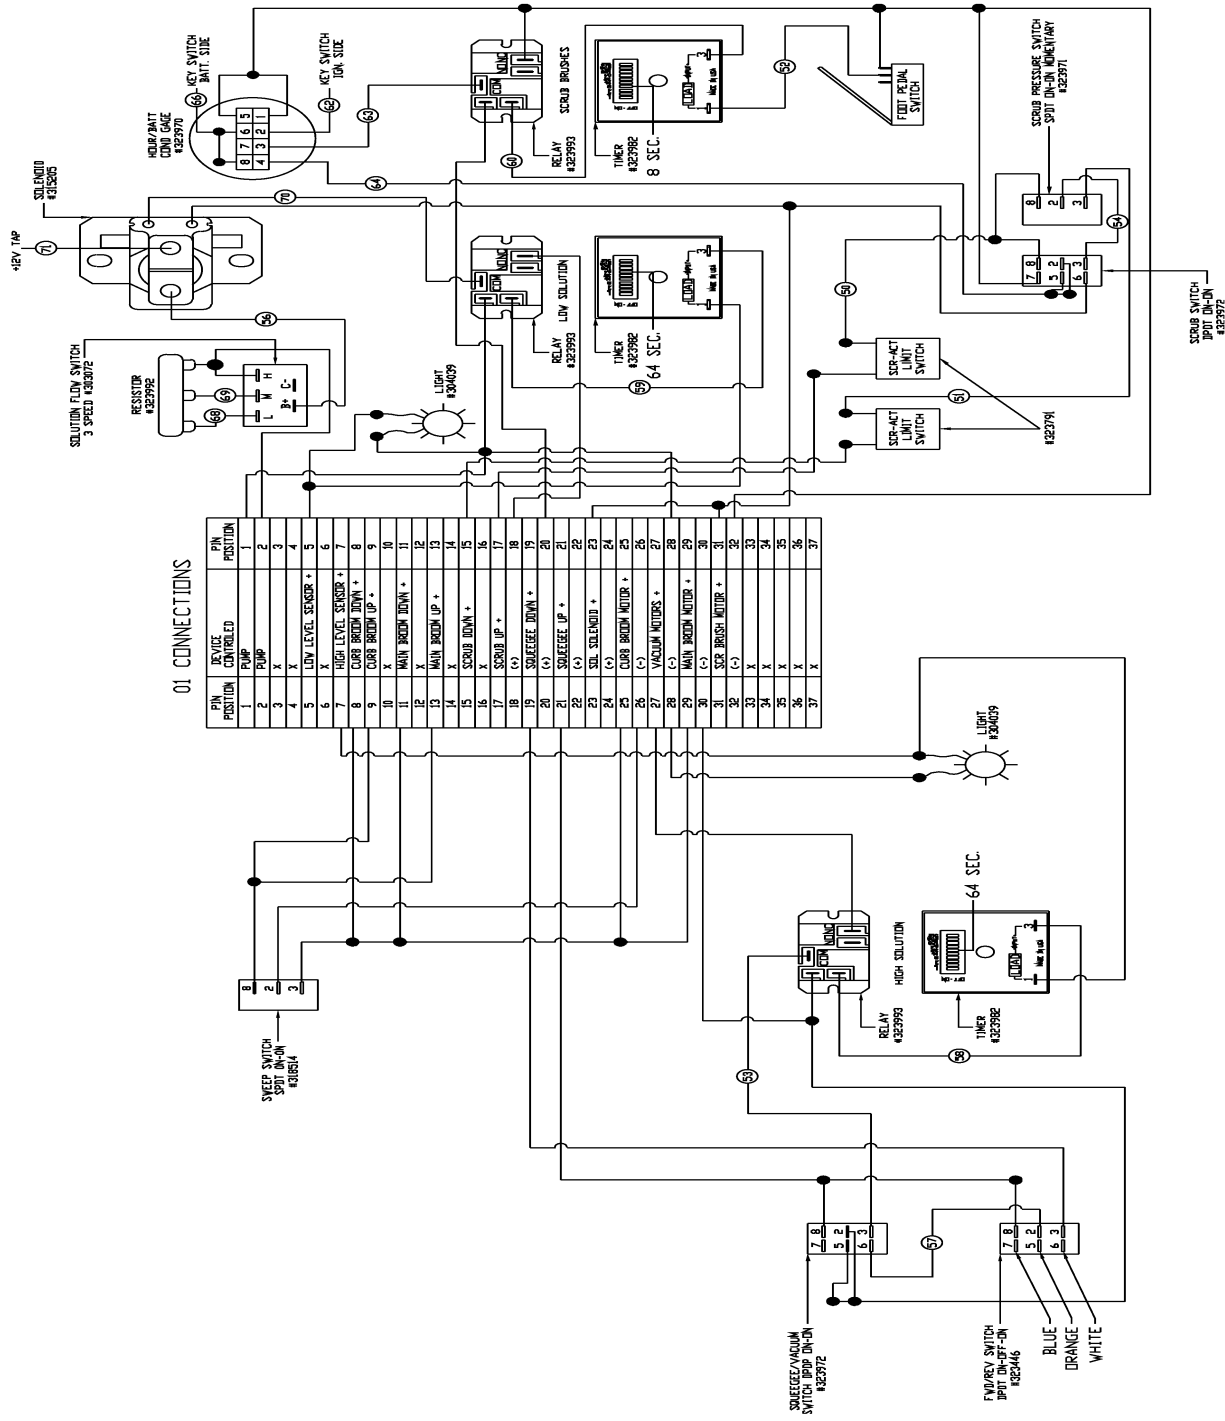

ELECTRICAL GROUP - SCHEMATICS

01 CONNECTIONS

PIN POSITION	SERVICE CONTROLLED	PIN POSITION
1	SWEEP	1
2	SWEEP	2
3	X	3
4	X	4
5	LOW LEVEL SENSOR *	5
6	X	6
7	HIGH LEVEL SENSOR *	7
8	CURB BROOM DOWN *	8
9	CURB BROOM UP *	9
10	X	10
11	MAIN BROOM DOWN *	11
12	X	12
13	MAIN BROOM UP *	13
14	X	14
15	SCUB DOWN *	15
16	X	16
17	SCUB UP *	17
18	C/S	18
19	SQUEEGE DOWN *	19
20	C/S	20
21	SQUEEGE UP *	21
22	C/S	22
23	SOX SOLENOID *	23
24	C/S	24
25	CURB BROOM MOTOR *	25
26	C/S	26
27	VAQUIM MOTORS *	27
28	C/S	28
29	MAIN BROOM MOTOR *	29
30	C/S	30
31	SCR BRUSH MOTOR *	31
32	X	32
33	X	33
34	X	34
35	X	35
36	X	36
37	X	37