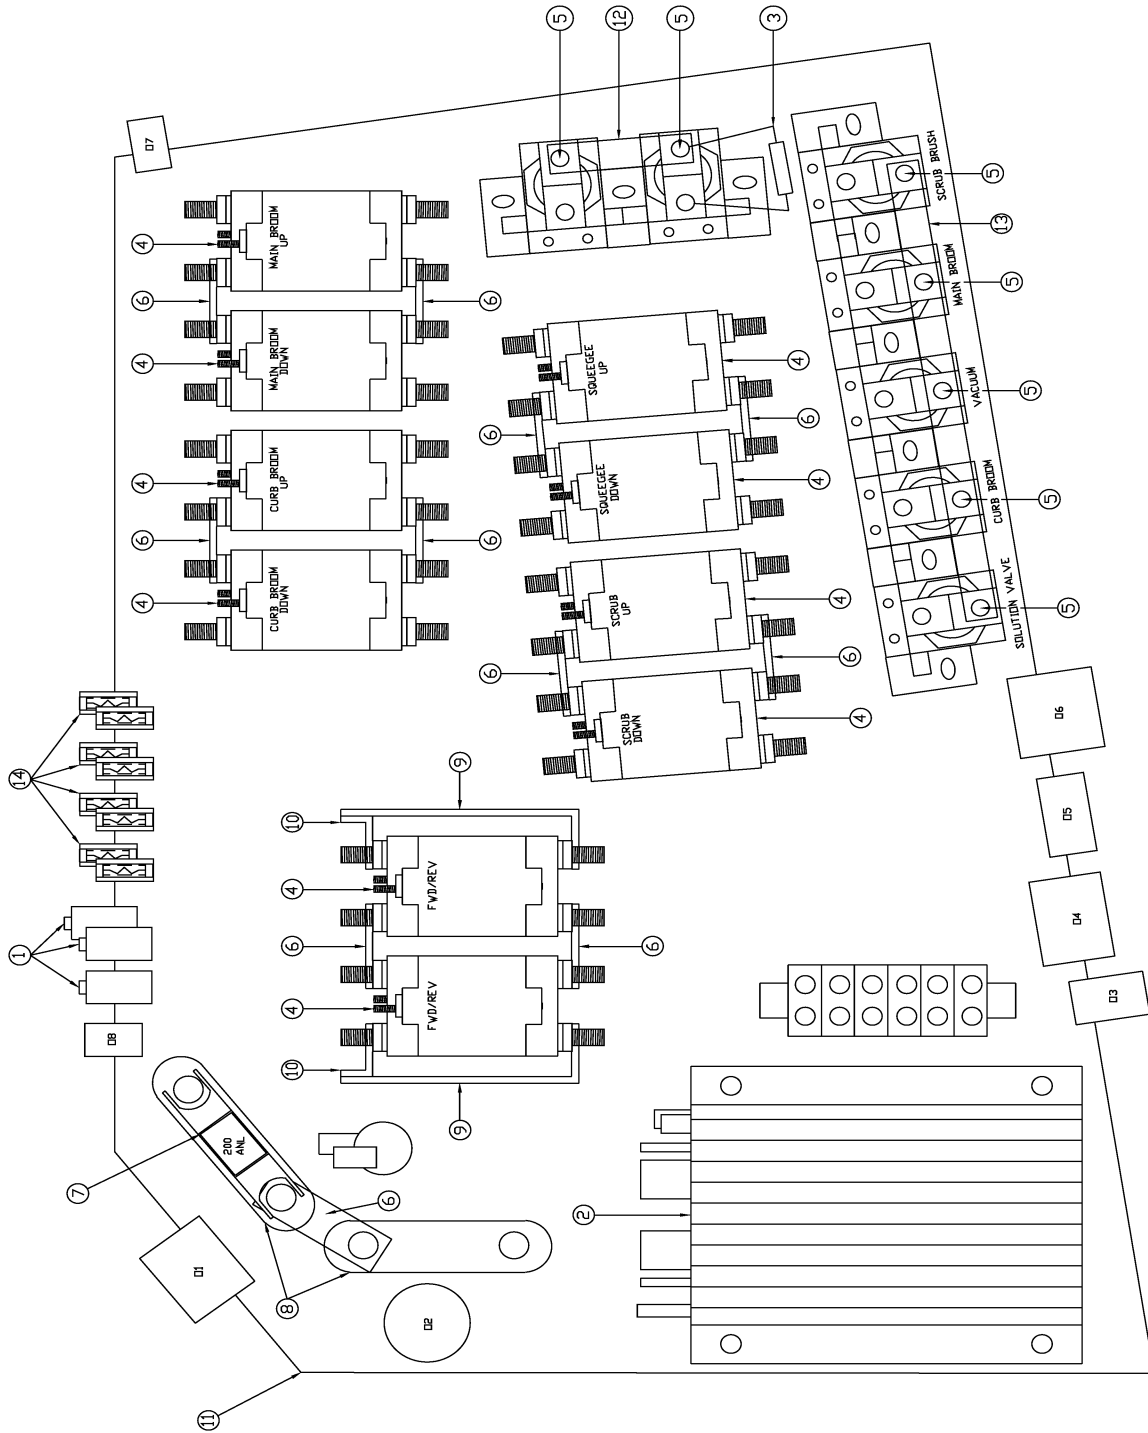

ELECTRICAL GROUP - CONTROL BOX

ELECTRICAL GROUP - CONTROL BOX

REF#	PART #	DESCRIPTION	QUANTITY
1	026924	CIRCUIT BREAKER USA	3
2	311016	CONTROLLER - SPEED	1
3	311020	RESISTOR CONTACTOR PRE-CHARGE	1
4	315204	SOLENOID - FWD/REV WHITE RODGERS	10
5	315205	SOLENOID - MAIN WHITE RODGERS	7
6	317840	BAR - CONTACTOR BOSS 2.06"	10
7	317873	FUSE - 200A ANL	1
8	317876	HOLDER - ANL FUSE	2
9	317879	BAR - CONTACTOR FWD/REV LONG	2
10	317880	BAR - CONTACTOR FWD/REV SHORT	2
11	323939	ASSY - ELECTRONIC BOX	1
12	323957	BAR - CONTACTOR BOSS 3.00 TC/1	1
13	323958	BAR - CONTACTOR BOSS 9.50 TC/1	1
14	323949	FUSE - 20A 32V MDL TC/1	8