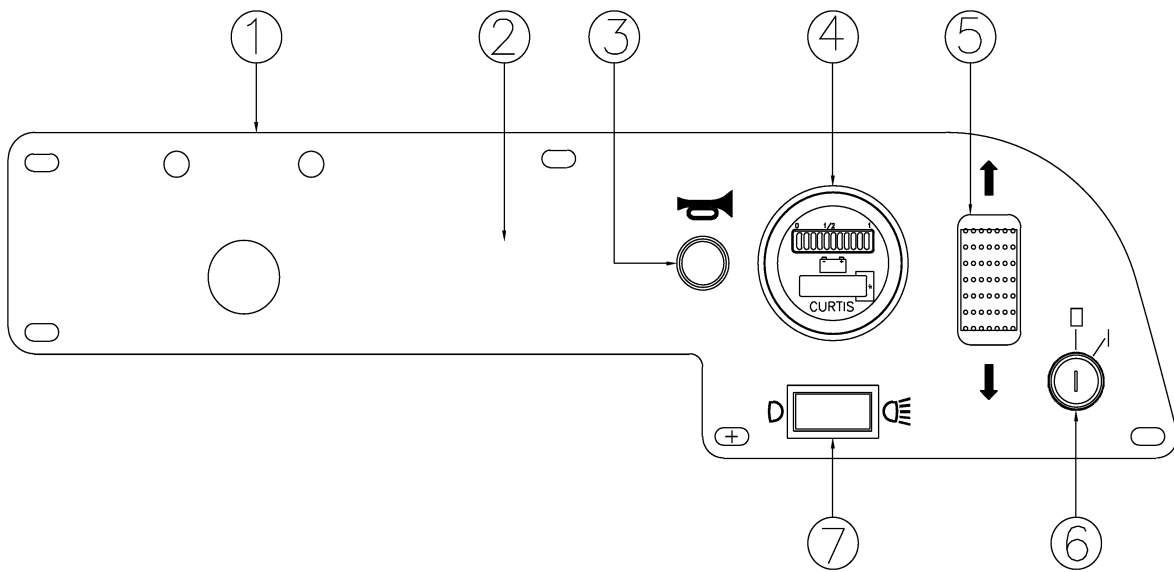

ELECTRICAL GROUP - PANEL (DASH)

ELECTRICAL GROUP - PANEL (DASH)

REF#	PART #	DESCRIPTION	QUANTITY
1	323978	PANEL - DASH TC/1	1
2	323977	DECAL - DASH PANEL TC/1	1
3	300441	SWITCH - MOMENTARY STARTER	1
4	323970	GAUGE - BATT/HOUR COND METER TC/1	1
5	323446	SWITCH - FWD/REV ROCKER TC/1	1
6	323653	SWITCH - IGNITION TC/1	1
7	300442	SWITCH - ROCKER LIGHTS	1