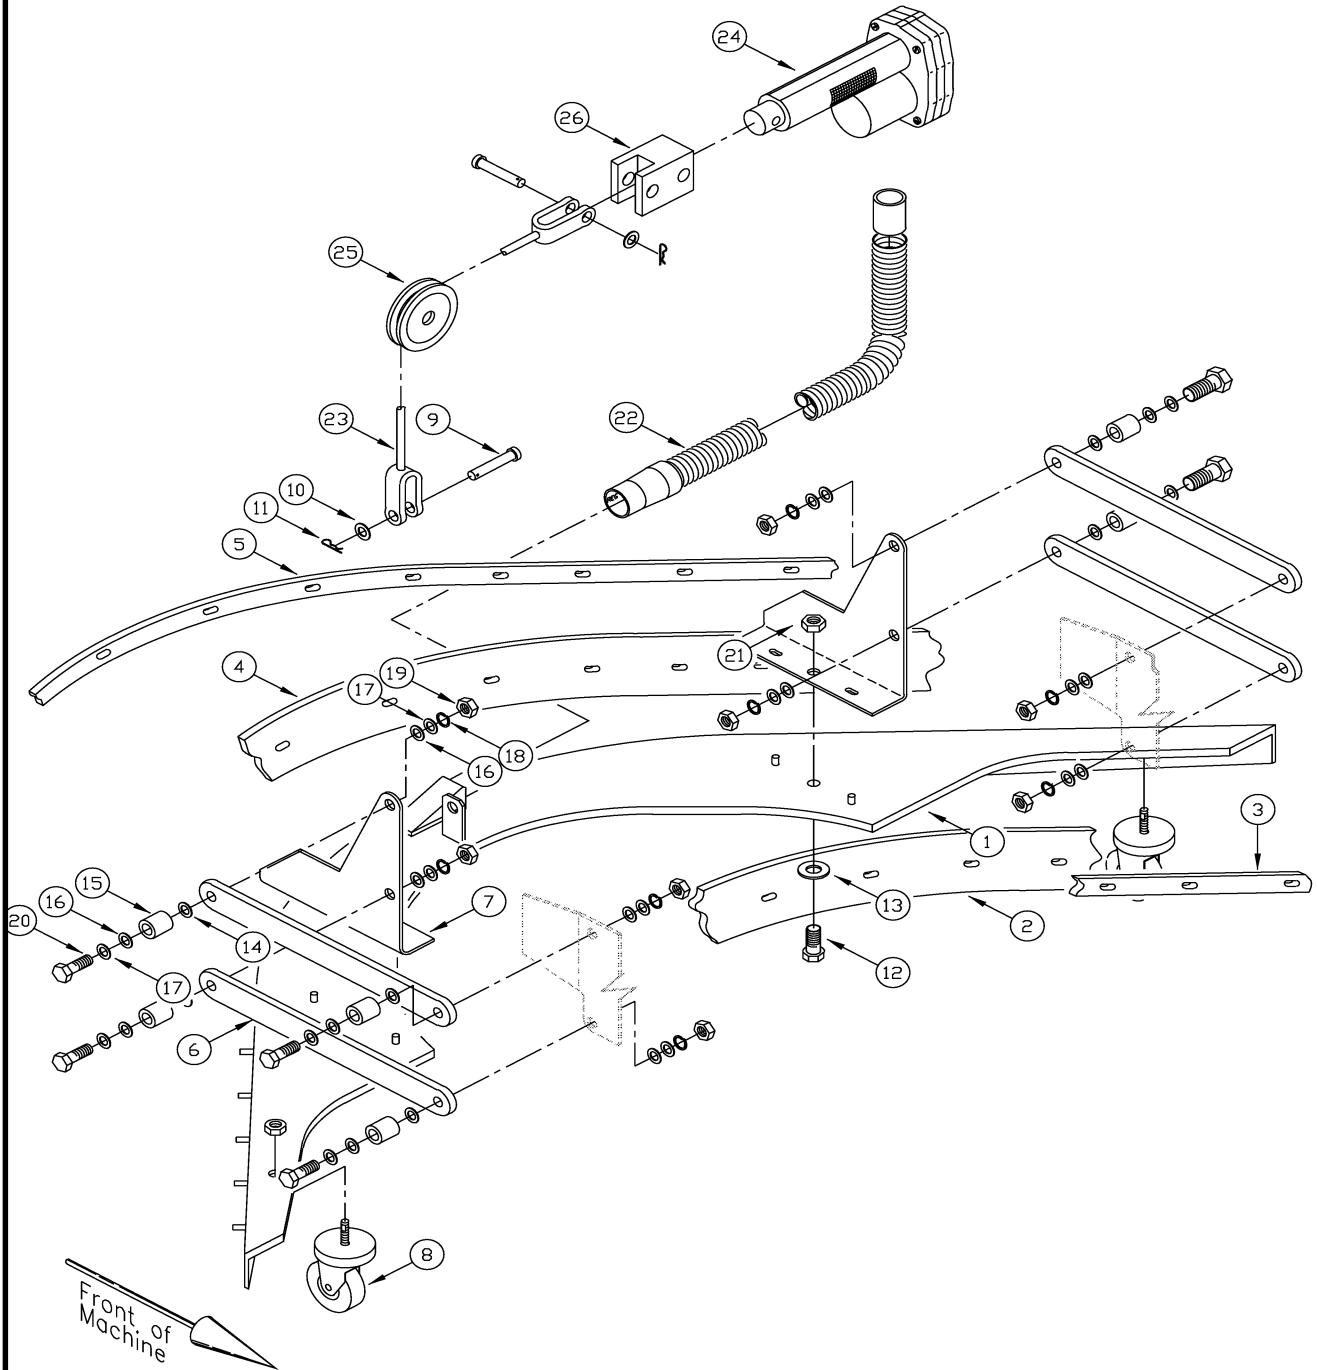

SQUEEGEE GROUP

110PM001

SQUEEGEE GROUP

REF#	PART #	DESCRIPTION	QUANTITY
1	323394	WELDMENT - SQUEEGEE TC/1	1
2	323460	SQUEEGEE - FRONT TC/1	1
3	323462	STRAP - SQUEEGEE FRONT TC/1	1
4	323461	SQUEEGEE - REAR TC/1	1
5	323464	WELD - REAR SQUEEGEE STRAP TC/1	1
6	323391	LINK - SQUEEGEE LIFT TC/1	4
7	323390	SUPPORT - SQUEEGEE LINKAGE	2
8	323783	CASTER - SQUEEGEE TC/1	2
9	400118	PIN - CLEVIS 5/16 X 7/8 ZP	4
10	400088	WASHER - FLAT 5/16 STD ZP	4
11	400125	PIN - COTTER 3/8 RUE RING	4
12	400628	SCR - CAR 1/2 - 13 X 1.25 GR 2 ZP	2
13	400091	WASHER - FENDER 1/2 ZP	2
14	300430	BUSHING - .499 JD X .594 OD	8
15	300339	SLEEVE - SQ & FWD/REV	8
16	400178	BRNG - THRUST .531 JD X 1.00 OD	16
17	400278	WASHER - FENDER 3/8	16
18	400101	WASHER - LOCK 3/8 SPLIT ZP	8
19	400068	NUT - HEX 3/8 - 16 ZP	8
20	400029	SCR - HEX 3/8 - 16 X 1.25 ZP	8
21	400395	NUT - RANGE LOCK 1/2 - 13	2
22	323899	ASSY - VACUUM HOSE TC/1	1
23	323877	CABLE - SQUEEGEE LIFT TC/1	1
24	323894	ACTUATOR - 4 INCH MINI W/ AMP CONN	1
25	323950	PULLEY - SQUEEGEE LIFT TC/1	1
26	323636	SLIDE - SQUEEGEE LIFT TC/1	1